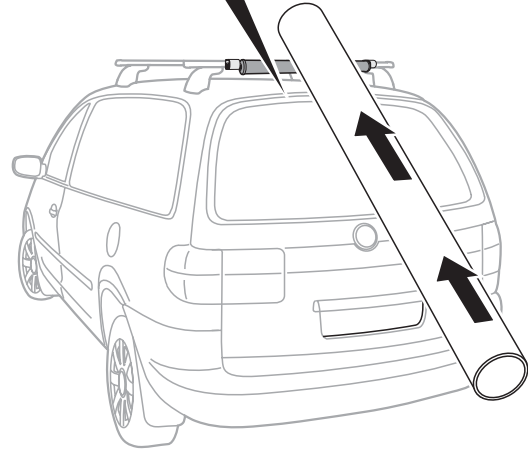

4

334, 1,8 kg

335, 3,2 kg

Roller **334/335**

THULE[®]
SWEDEN
PROFESSIONAL

Thule Sweden AB, Box 69, 330 33 Hillerstorp, SWEDEN

www.thuleprofessional.com

info@thule.com