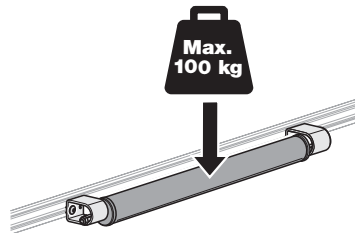

4

334, 1,8 kg

335, 3,2 kg

Roller **334/335**

THULE[®]
SWEDEN
PROFESSIONAL

Thule Sweden AB, Box 69, 330 33 Hillerstorp, SWEDEN

www.thuleprofessional.com

info@thule.com