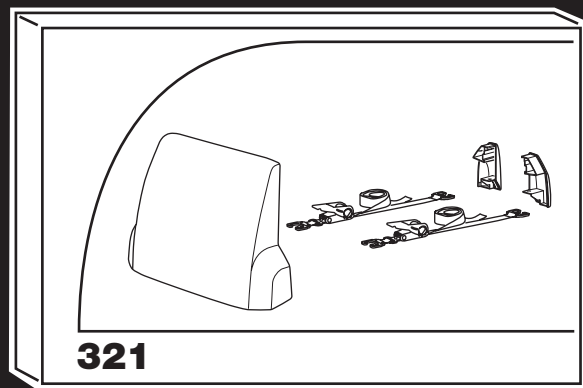

THULE[®]
SWEDEN
PROFESSIONAL

 Thule Sweden AB, Box 69, 330 33 Hillerstorp, SWEDEN

 www.thuleprofessional.com

 info@thule.com

822•6E/501-7273

THULE[®]
SWEDEN
PROFESSIONAL

 Thule Sweden AB, Box 69, 330 33 Hillerstorp, SWEDEN