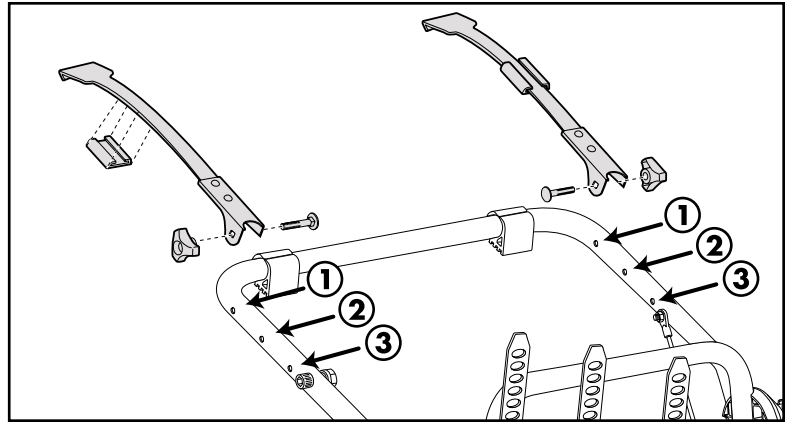

# FIT CHART

Make/Year	Model	Bodystyle	BackPack Size	BackPack Hole	BackPack Adaptor
<b>Audi</b>					
1997-01	A4	wagon	965	2	
1995-96	A6	wagon	966	3	
1997-98	A6	wagon	966	3	
2001-02	allroad	wagon	no fit		
2001-02	S4	wagon	965	2	
<b>BMW</b>					
1995-99	3 Series	compact ti	no fit		
2000-02	3 Series	wagon	no fit		
1999-02	5 Series	wagon	966		
2000-02	X5		no fit		
<b>Chevrolet</b>					
1990-02	Astro	van	no fit		
1995-02	Blazer	2dr, 4dr, w/hatchback	no fit		
1995-02	Blazer	2dr, 4dr, w/tailgate	no fit		
1995-02	Blazer	w/external spare tire	no fit		
1992-99	Suburban		no fit		
2000-02	Suburban		no fit		
1995-99	Tahoe	2dr, 4dr	no fit		
2000-02	Tahoe		no fit		
1999-02	Tracker		no fit		
2002-02	TrailBlazer	4dr	no fit		
1997-02	Venture		966	2	9111
<b>Chrysler</b>					
2001-02	PT Cruiser		no fit		
1990-95	Town & Country		966	1	
1996-00	Town & Country		966	2	9111
2001-02	Town & Country		no fit		
2001-02	Voyager/Grand Voyager		no fit		
<b>Daewoo</b>					
1998-02	Lanos	3dr	no fit		
1998-02	Nubira	wagon	965	1	
<b>Dodge</b>					
1990-95	Caravan/Grand Caravan		966	1	
1996-00	Caravan/Grand Caravan		966	2	9111
2001-02	Caravan/Grand Caravan		no fit		
1998-02	Durango		966	2	
<b>Ford</b>					
2001-02	Escape		966	3	
1991-99	Escort	wagon	966	3	
2000-02	Excursion		no fit		
1997-02	Expedition		966	1	
1991-95	Explorer	2dr, 4dr	966	2	
1996-00	Explorer	2dr	966	2	
1996-01	Explorer	4dr	966	2	
2002-02	Explorer	4dr	966	2	
2001-02	Explorer Sport	2dr	966	2	
2000-02	Focus	3dr	965	1	