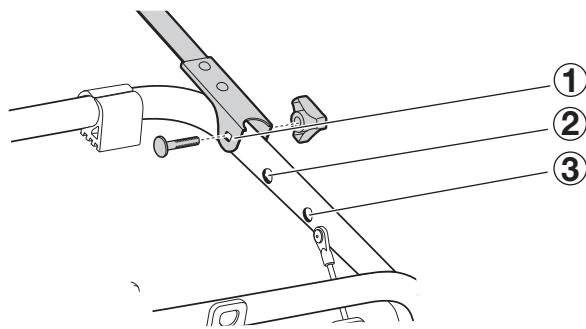

ClipOn High

9105
910500

Follow me...

THULE[®]
SWEDEN

Box 69, 330 33 Hillerstorp, SWEDEN
www.thule.com

| | | |
|--|--|--------|
| ALFA ROMEO 147, 3/5-dr Hatchback, 01-03, 04- | | 2 |
| AUDI A3, 3-dr Hatchback, 03- | | 1 |
| AUDI A3, 3-dr Hatchback, 96-02 | | 1 |
| AUDI A3, 5-dr Hatchback, 99-03 | | 1 |
| AUDI A4, 5-dr Avant, 02-04, 05- | | 1 |
| BMW 3-serie, 5-dr Touring, 96-99 | | 2 |
| CHEVROLET Matiz, 5-dr Hatchback, 04-04 | | 2 |
| CHEVROLET Matiz, 5-dr Hatchback, 05- | | 2 |
| CHEVROLET Kalos, 5-dr Hatchback, 04- | | 2 |
| CITROËN C3, 5-dr Hatchback, 02- | | 2 |
| CITROËN Saxo, 3/5-dr Hatchback, 96-03 | | 1 |
| DAEWOO Matiz, 5-dr Hatchback, 98-00 | | 2 |
| DAEWOO Matiz, 5-dr Hatchback, 01- | | 2 |
| DAEWOO Nubira, 5-dr Estate, 97- | | 2 |
| DAIHATSU Charade, 3/5-dr Hatchback, 87-92 | | 3 |
| DAIHATSU Charade, 3/5-dr Hatchback, 93-00 | | 1 |
| FIAT Bravo, 3-dr Hatchback, 96-02 | | 2 |
| FIAT Punto, 3/5-dr Hatchback, 94-98 | | 2 |
| FIAT Punto, 3/5-dr Hatchback, 99-02 | | 2 |
| FIAT Punto, 3/5-dr Hatchback, 03- | | 2 |
| FIAT Grande Punto, 5-dr Hatchback, 06- | | 2 |
| FIAT Uno, 3/5-dr Hatchback, 84-98 | | 2 |
| FORD Fiesta, 3-dr Hatchback, 03- | | 2 |
| FORD Fiesta, 5-dr Hatchback, 02-05 | | 2 |
| FORD Focus, 3/5-dr Hatchback, 98-03 | | 2 |
| FORD Ka, 3-dr Hatchback, 97- | | 1 |
| FORD Scorpio, 5-dr Estate, 85-94, 95-98 | | 1 |
| HONDA Civic 1.4, 3/5-dr Hatchback, 04-06 | | 1 |
| HONDA Civic, 5-dr Hatchback, 01-03 | | 1 |
| HONDA Jazz, 5-dr Hatchback, 05- | | 1 |
| HONDA Logo, 3/5-dr Hatchback, 95-02 | | 2 |
| HYUNDAI Elantra, 5-dr Estate, 96-99 | | 1 |
| HYUNDAI Getz, 3/5-dr Hatchback, 02- | | 2 |
| KIA Cerato, 5-dr Hatchback, 04- | | 1 |
| KIA Pride, 3/5-dr Hatchback, 95- | | 1 |
| KIA Rio, 5-dr Estate, 02- | | 1 |
| KIA Rio, 5-dr Hatchback, 05- | | 1 |
| MAZDA 121, 3/5-dr Hatchback, 95-03 | | 1 |
| MAZDA 323 F (1,5), 5-dr Hatchback, 98-00 | | 1 |
| MERCEDES C-klasse (W202), 5-dr Estate, 93-99 | | 2 |
| MINI Cooper, 3-dr Hatchback, 05- | | 1 |
| NISSAN Almera, 3/5-dr Hatchback, 00- | | 2 |
| NISSAN Micra (K11), 3/5-dr Hatchback, 93-02 | | 1 |
| NISSAN Note, 5-dr Hatchback, 06- | | 1 |
| NISSAN Sunny, 3/5-dr Hatchback, 86-90 | | 1 |
| NISSAN Sunny, 3/5-dr Hatchback, 95-99 | | 9111 1 |
| OPEL Corsa, 3/5-dr Hatchback, 93-00 | | 2 |
| OPEL Corsa, 3/5-dr Hatchback, 01-03 | | 1 |
| OPEL Corsa, 3/5-dr Hatchback, 04- | | 1 |
| PEUGEOT 1007, 3-dr Hatchback, 05- | | 2 |
| PEUGEOT 106, 3/5-dr Hatchback, 92-04 | | 2 |