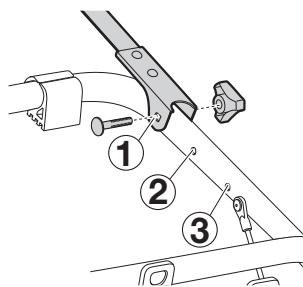

日本語 推奨リスト

推奨リストにご使用の車体モデルが見つからない場合は、www.thule.com または最寄の販売店にある『スーリー・ルー・ラック・ガイド』をご覧ください。

中文 推荐列表

如果您在推荐列表中未找到您的特定车型, 则请登录网站 www.thule.com 查看 Thule Guide (Thule 车顶行李架指南) 或与您的经销商联系。

| | | |
|--|------|---|
| ALFA ROMEO 147, 3/5-dr Hatchback, 01-03, 04- | | 2 |
| AUDI A3, 3-dr Hatchback, 03- | | 1 |
| AUDI A3, 3-dr Hatchback, 96-02 | | 1 |
| AUDI A3, 5-dr Hatchback, 99-03 | | 1 |
| AUDI A3, 5-dr Sportback, 04- | 9115 | 3 |
| AUDI A4, 5-dr Avant, 96-01 | | 2 |
| AUDI A4, 5-dr Avant, 02-04 | | 1 |
| AUDI A4, 5-dr Avant, 05- | | 1 |
| AUDI A4, 5-dr Avant, 08- | | 1 |
| BMW 3-serie, 5-dr Touring, 96-99 | | 2 |
| CHEVROLET Matiz, 5-dr Hatchback, 04-04 | | 2 |
| CHEVROLET Matiz, 5-dr Hatchback, 05- | | 1 |
| CHEVROLET Kalos, 5-dr Hatchback, 04- | | 2 |
| CITROËN C3, 5-dr Hatchback, 02- | | 1 |
| CITROËN Saxo, 3/5-dr Hatchback, 96-03 | | 1 |
| DAEWOO Matiz, 5-dr Hatchback, 98-00 | | 2 |
| DAEWOO Matiz, 5-dr Hatchback, 01-05 | | 2 |
| DAEWOO Nubira, 5-dr Estate, 97-03 | | 1 |
| DAIHATSU Charade, 3/5-dr Hatchback, 93-00 | | 2 |
| DAIHATSU Cuore, 5-dr Hatchback, 03- | | 1 |
| DAIHATSU Sirion, 5-dr Hatchback, 03- | | 1 |
| FIAT Bravo, 3-dr Hatchback, 96-02 | | 1 |
| FIAT Marea, 5-dr Estate, 96-03 | | 1 |
| FIAT Punto, 3/5-dr Hatchback, 03- | | 2 |
| FIAT Punto, 3/5-dr Hatchback, 94-98 | | 2 |
| FIAT Punto, 3/5-dr Hatchback, 99-02 | | 1 |
| FIAT Grande Punto, 5-dr Hatchback, 06- | | 2 |
| FIAT Sedici, 5-dr Hatchback, 06- | | 1 |
| FIAT Uno, 3/5-dr Hatchback, 84-98 | | 2 |
| FORD Fiesta, 5-dr Hatchback, 06- | | 1 |
| FORD Focus, 3/5-dr Hatchback, 98-03 | | 1 |
| FORD Ka, 3-dr Hatchback, 97- | | 1 |
| FORD Scorpio, 5-dr Estate, 85-94 | | 1 |
| FORD Scorpio, 5-dr Estate, 95-98 | | 1 |
| FORD Sierra, 5-dr Estate, 84-94 | | 2 |
| HONDA Civic, 5-dr Hatchback, 01-03 | | 1 |
| HONDA Civic 1.4, 3/5-dr Hatchback, 04-05 | | 1 |
| HONDA Fit, 5-dr Hatchback, 08- | | 1 |
| HONDA Jazz, 5-dr Hatchback, 02-08 | | 1 |
| HONDA Jazz, 5-dr Hatchback, 09- | | 1 |
| HONDA Logo, 3/5-dr Hatchback, 95-02 | | 2 |
| HYUNDAI Elantra, 5-dr Estate, 96-00 | | 1 |
| HYUNDAI Getz, 3/5-dr Hatchback, 02-05 | | 2 |
| HYUNDAI Getz, 3/5-dr Hatchback, 05- | 9115 | 3 |
| KIA Cee'd, 5-dr Hatchback, 07- | 9115 | 3 |
| KIA Cerato, 5-dr Hatchback, 04- | | 1 |
| KIA Pride, 3/5-dr Hatchback, 95-00 | | 1 |
| KIA Rio, 5-dr Estate, 02- | | 1 |
| KIA Rio, 5-dr Hatchback, 05- | | 1 |
| LANCIA Ypsilon, 3-dr Hatchback, 96-02 | | 2 |
| MAZDA 323 F (1,5), 5-dr Hatchback, 98-00 | | 1 |
| MERCEDES C-klasse (W202), 5-dr Estate, 93-99 | | 1 |
| MERCEDES C-klasse, 5-dr Estate, 07- | | 1 |