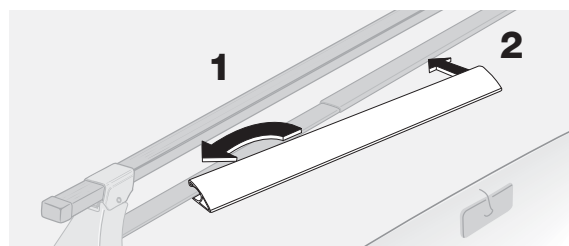

9

SKODA

Octavia, 5-dr Hatchback, 97-00, 01-04

Octavia, 5-dr Estate, 98-00, 01-04

SEAT

Toledo II, 4-dr Sedan, 98-04

SEAT

Léon I, 3-dr Hatchback, 99-05

Léon I, 5-dr Hatchback, 99-05