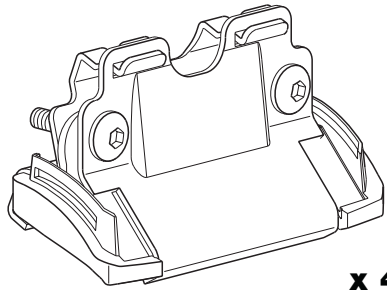

x 4

x 1

GB	Only a few turns	EST	Ainult mõni pööre	HR	Samo nekoliko okreta
D	Nur wenige Umdrehungen	LAT	Tikai dažī apgriezieni	HU	Csak néhány fordítás
F	Quelques tours uniquement	LIT	Tik keli pasukimai	GR	Μόνο μερικές στροφές
NL	Slechts enkele slagen	PL	Wystarczy kilka obrotów	TR	Yalnız birkaç kez çevirme
I	Solo qualche giro	RU	Достаточно нескольких оборотов	中文	只有几个转向
E	Sólo algunas vueltas	CZ	Pouze několik otáček	한국어	두 세번만
PT	Noções básicas	SK	Len niekoľko otáčok	日本語	数回転のみ
S	Endast några varv	SLO	Le nekaj obratov	ไทย	หมุนเพียงไม่กี่รอบ
FIN	Vain muutama kierros