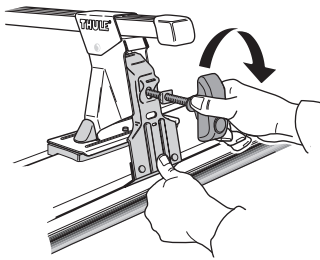

3

CHEVROLET Aveo,
5-dr Hatchback, 04- (USA)

280 mm
11 inch 762 mm
30 inch

TOYOTA Scion Xb,
5-dr MPV, 04- (USA)

420 mm
16 1/2 inch 686 mm
27 inch

	A	B
TOYOTA Tundra, 4-dr Access Cab, 07-	535 mm 21 inch	635 mm 25 inch
TOYOTA Tundra, 4-dr Double Cab, 07-	535 mm 21 inch	787 mm 31 inch