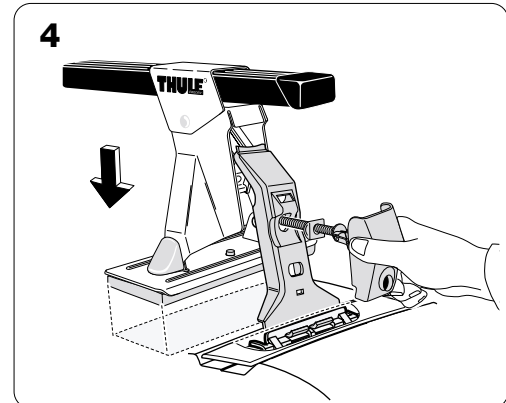

Thule System Kit 2106

VOLVO S60, 4-dr Sedan, 01-

Front	Rear
1032 mm 40 1/2 inch	1004 mm 39 1/2 inch