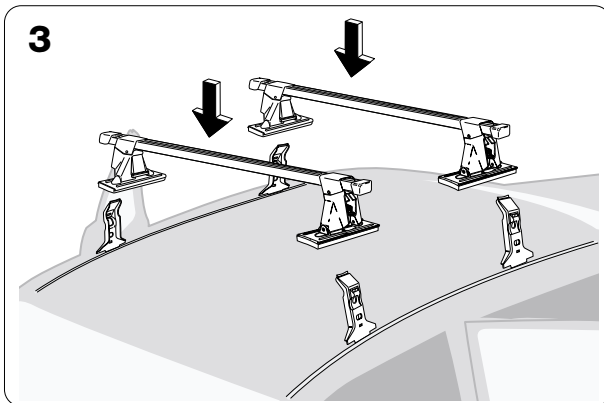

Thule System Kit 2106

VOLVO S60, 4-dr Sedan, 01-

Front	Rear
1032 mm 40 1/2 inch	1004 mm 39 1/2 inch