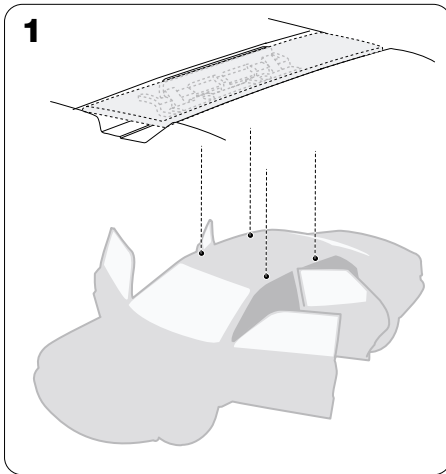

Thule System Kit 2106

VOLVO S60, 4-dr Sedan, 01-

Front	Rear
1032 mm 40 1/2 inch	1004 mm 39 1/2 inch