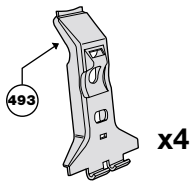

Thule System Kit 2106

VOLVO S60, 4-dr Sedan, 01-

Front	Rear
1032 mm 40 1/2 inch	1004 mm 39 1/2 inch