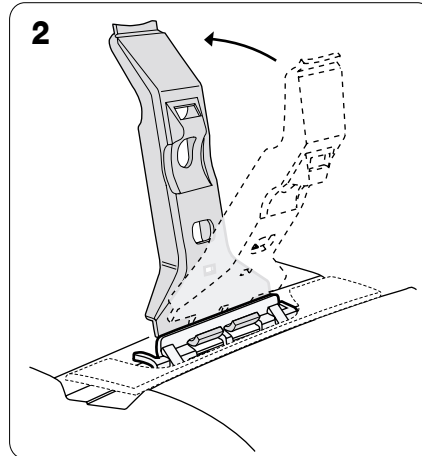

Thule System Kit 2106

VOLVO S60, 4-dr Sedan, 01-

Front	Rear
1032 mm 40 1/2 inch	1004 mm 39 1/2 inch