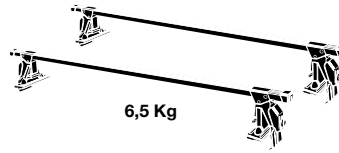

Thule System Kit 2106

VOLVO S60, 4-dr Sedan, 01-

Front	Rear
1032 mm 40 1/2 inch	1004 mm 39 1/2 inch