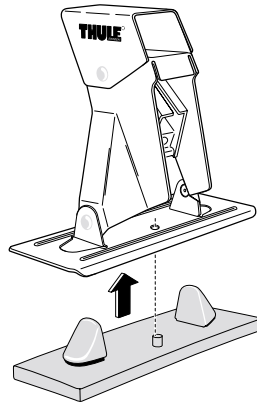

Thule System Kit 2106

VOLVO S60, 4-dr Sedan, 01-

Front	Rear
1032 mm 40 1/2 inch	1004 mm 39 1/2 inch