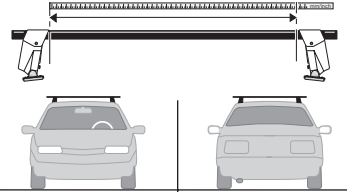

<b>Tundra, 4-dr Double Cab, 99-03</b>	1091 mm 43 inch	1075 mm 42 1/4 inch
<b>Tundra, 4-dr Double Cab, 04-06</b>	1181 mm 46 1/2 inch	1162 mm 45 3/4 inch

**3**

**TOYOTA Tundra, 4-dr Double Cab, 99-03**

**TOYOTA Tundra, 4-dr Double Cab, 04-06**