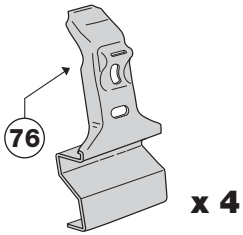

*TOYOTA Tundra, 4-dr Double Cab, 99-03*  
*TOYOTA Tundra, 4-dr Double Cab, 04-06*

**THULE**<sup>®</sup>  
SWEDEN

Box 69, 330 33 Hillerstorp, SWEDEN  
www.thule.com

710\*4DF/501-2076-03

**Follow me...**

**1****2**

<b>Tundra, 4-dr Double Cab, 99-03</b>	1091 mm 43 inch	1075 mm 42 1/4 inch
<b>Tundra, 4-dr Double Cab, 04-06</b>	1181 mm 46 1/2 inch	1162 mm 45 3/4 inch

**3**

**TOYOTA Tundra, 4-dr Double Cab, 99-03**

**TOYOTA Tundra, 4-dr Double Cab, 04-06**