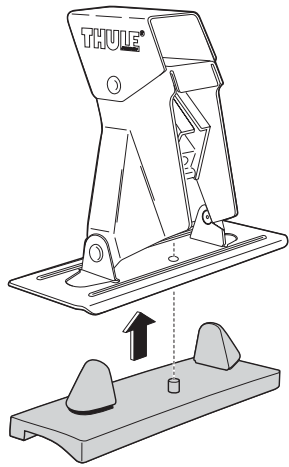

*TOYOTA Tundra, 4-dr Double Cab, 99-03*  
*TOYOTA Tundra, 4-dr Double Cab, 04-06*

**THULE**<sup>®</sup>  
SWEDEN

Box 69, 330 33 Hillerstorp, SWEDEN  
www.thule.com

710\*4DF/501-2076-03

**Follow me...**

**1****2**

<b>Tundra, 4-dr Double Cab, 99-03</b>	1091 mm 43 inch	1075 mm 42 1/4 inch
<b>Tundra, 4-dr Double Cab, 04-06</b>	1181 mm 46 1/2 inch	1162 mm 45 3/4 inch

**3**

**TOYOTA Tundra, 4-dr Double Cab, 99-03**

**TOYOTA Tundra, 4-dr Double Cab, 04-06**