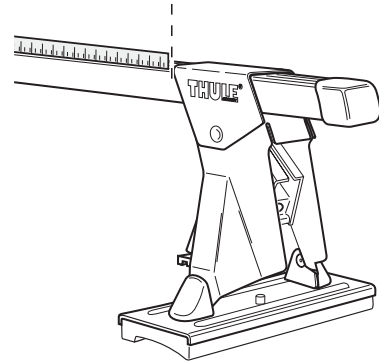

<b>Tundra, 4-dr Double Cab, 99-03</b>	1091 mm 43 inch	1075 mm 42 1/4 inch
<b>Tundra, 4-dr Double Cab, 04-06</b>	1181 mm 46 1/2 inch	1162 mm 45 3/4 inch

**3**

**TOYOTA Tundra, 4-dr Double Cab, 99-03**

**TOYOTA Tundra, 4-dr Double Cab, 04-06**