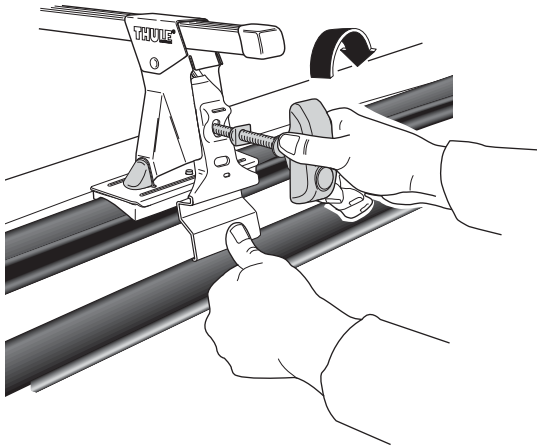

<b>Tundra, 4-dr Double Cab, 99-03</b>	1091 mm 43 inch	1075 mm 42 1/4 inch
<b>Tundra, 4-dr Double Cab, 04-06</b>	1181 mm 46 1/2 inch	1162 mm 45 3/4 inch

**3**

**TOYOTA Tundra, 4-dr Double Cab, 99-03**

**TOYOTA Tundra, 4-dr Double Cab, 04-06**