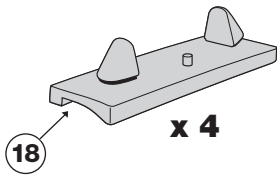

*TOYOTA Tundra, 4-dr Double Cab, 99-03*  
*TOYOTA Tundra, 4-dr Double Cab, 04-06*

**THULE**<sup>®</sup>  
SWEDEN

Box 69, 330 33 Hillerstorp, SWEDEN  
www.thule.com

710\*4DF/501-2076-03

**Follow me...**

**1****2**

<b>Tundra, 4-dr Double Cab, 99-03</b>	1091 mm 43 inch	1075 mm 42 1/4 inch
<b>Tundra, 4-dr Double Cab, 04-06</b>	1181 mm 46 1/2 inch	1162 mm 45 3/4 inch

**3**

**TOYOTA Tundra, 4-dr Double Cab, 99-03**

**TOYOTA Tundra, 4-dr Double Cab, 04-06**