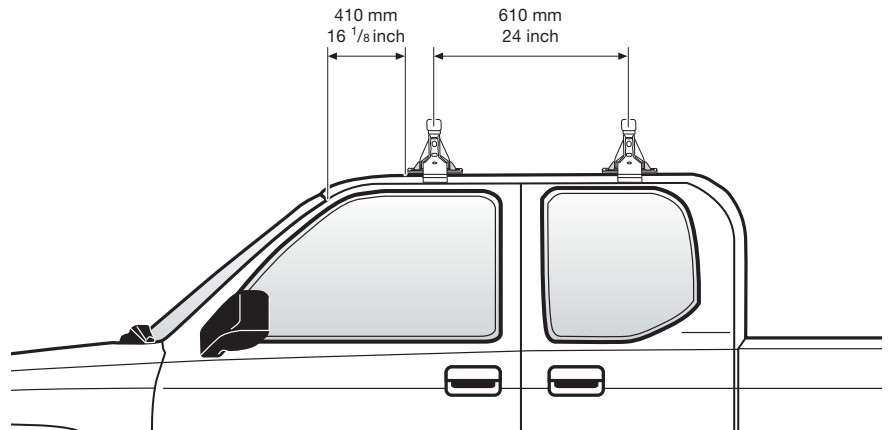

<b>Tundra, 4-dr Double Cab, 99-03</b>	1091 mm 43 inch	1075 mm 42 1/4 inch
<b>Tundra, 4-dr Double Cab, 04-06</b>	1181 mm 46 1/2 inch	1162 mm 45 3/4 inch

**3**

**TOYOTA Tundra, 4-dr Double Cab, 99-03**

**TOYOTA Tundra, 4-dr Double Cab, 04-06**