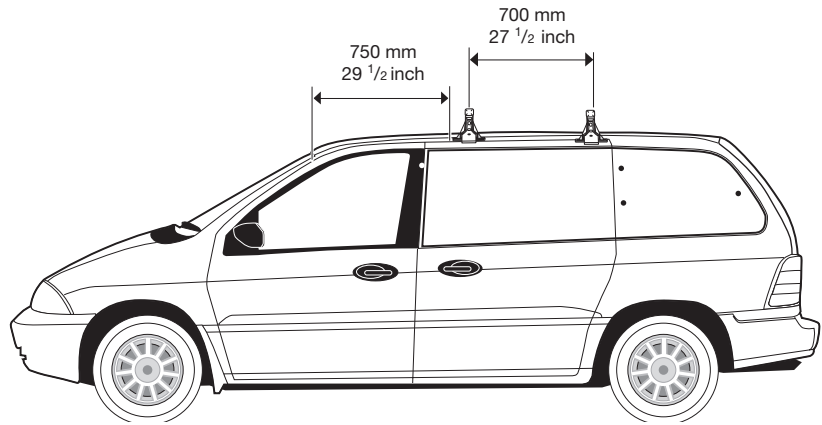

Thule System Kit 2064

FORD Windstar, 99-

Front Rear

1110 mm / 43 1/2 inch	1080 mm / 42 1/2 inch
-----------------------	-----------------------

918•L5DF/501-2064