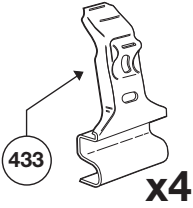

Thule System Kit 2064

FORD Windstar, 99-

Front Rear

1110 mm / 43 1/2 inch	1080 mm / 42 1/2 inch
-----------------------	-----------------------

918•L5DF/501-2064