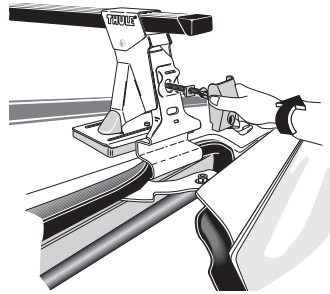

Thule System Kit 2064

FORD Windstar, 99-

Front Rear

1110 mm / 43 1/2 inch	1080 mm / 42 1/2 inch
-----------------------	-----------------------

918•L5DF/501-2064