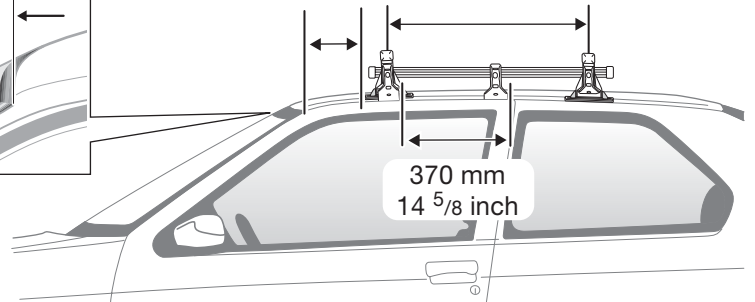

525 4DF/501-2063-03

Follow me...

1

02

x 4**2**

3-dr	945 mm 37 1/4 inch	925 mm 36 3/8 inch
4-dr	950 mm 37 3/8 inch	925 mm 36 3/8 inch
5-dr	950 mm 37 3/8 inch	925 mm 36 3/8 inch

**3**

441

x 4

FORD Focus, 3-dr Hatchback, 98-03, 04

220 mm
8 5/8 inch

700 mm
27 1/2 inch

370 mm
14 5/8 inch

FORD Focus, 4-dr Sedan, 98-03, 04

FORD Focus, 5-dr Hatchback, 98-03, 04

FORD Focus, 5-dr Estate, 98-03, 04

220 mm
8 5/8 inch

630 mm
24 3/4 inch