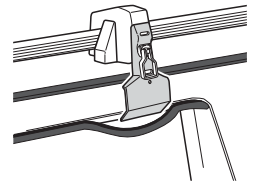

525 4DF/501-2063-03

Follow me...

1

02

x 4**2**

3-dr	945 mm 37 1/4 inch	925 mm 36 3/8 inch
4-dr	950 mm 37 3/8 inch	925 mm 36 3/8 inch
5-dr	950 mm 37 3/8 inch	925 mm 36 3/8 inch

**3**

441

x 4

FORD Focus, 3-dr Hatchback, 98-03, 04

220 mm
8 5/8 inch

700 mm
27 1/2 inch

370 mm
14 5/8 inch

FORD Focus, 4-dr Sedan, 98-03, 04

FORD Focus, 5-dr Hatchback, 98-03, 04

FORD Focus, 5-dr Estate, 98-03, 04

220 mm
8 5/8 inch

630 mm
24 3/4 inch