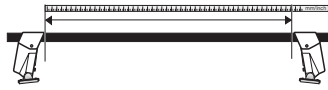

525 4DF/501-2063-03

Follow me...

1

02

x 4**2**

3-dr	945 mm 37 1/4 inch	925 mm 36 3/8 inch
4-dr	950 mm 37 3/8 inch	925 mm 36 3/8 inch
5-dr	950 mm 37 3/8 inch	925 mm 36 3/8 inch

**3**

441

x 4

FORD Focus, 3-dr Hatchback, 98-03, 04

220 mm
8 5/8 inch

700 mm
27 1/2 inch

370 mm
14 5/8 inch

FORD Focus, 4-dr Sedan, 98-03, 04

FORD Focus, 5-dr Hatchback, 98-03, 04

FORD Focus, 5-dr Estate, 98-03, 04