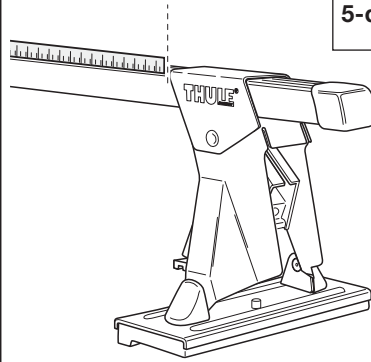

525 4DF/501-2063-03

Follow me...

1

02

x 4**2**

3-dr	945 mm 37 1/4 inch	925 mm 36 3/8 inch
4-dr	950 mm 37 3/8 inch	925 mm 36 3/8 inch
5-dr	950 mm 37 3/8 inch	925 mm 36 3/8 inch

**3**

441

x 4

FORD Focus, 3-dr Hatchback, 98-03, 04

220 mm
8 5/8 inch

700 mm
27 1/2 inch

370 mm
14 5/8 inch

FORD Focus, 4-dr Sedan, 98-03, 04

FORD Focus, 5-dr Hatchback, 98-03, 04

FORD Focus, 5-dr Estate, 98-03, 04

220 mm
8 5/8 inch

630 mm
24 3/4 inch