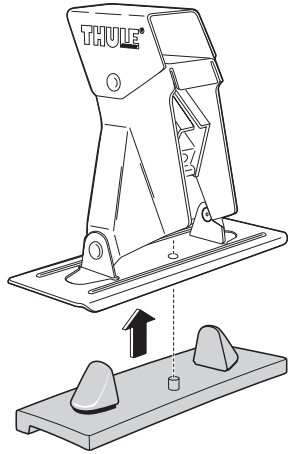

525 4DF/501-2063-03

Follow me...

1

02

x 4**2**

3-dr	945 mm 37 1/4 inch	925 mm 36 3/8 inch
4-dr	950 mm 37 3/8 inch	925 mm 36 3/8 inch
5-dr	950 mm 37 3/8 inch	925 mm 36 3/8 inch

**3**

441

x 4

FORD Focus, 3-dr Hatchback, 98-03, 04

220 mm
8 5/8 inch

700 mm
27 1/2 inch

370 mm
14 5/8 inch

FORD Focus, 4-dr Sedan, 98-03, 04

FORD Focus, 5-dr Hatchback, 98-03, 04

FORD Focus, 5-dr Estate, 98-03, 04