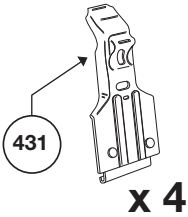

Thule System Kit 2055

**CHRYSLER Neon 2-dr, 98-
DODGE Neon 2-dr, 98-**

Front

Rear

905 mm / 35 ⁵/₈ inch

890 mm / 35 inch

250 mm
9 ⁷/₈ inch

600 mm
23 ⁵/₈ inch

255 mm
10 inch