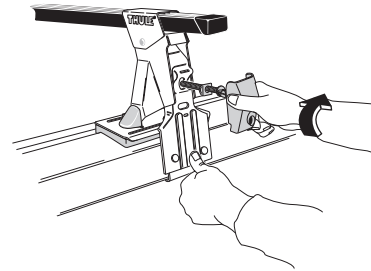

Thule System Kit 2055

**CHRYSLER Neon 2-dr, 98-
DODGE Neon 2-dr, 98-**

Front

Rear

905 mm / 35 ⁵/₈ inch

890 mm / 35 inch

250 mm
9 ⁷/₈ inch

600 mm
23 ⁵/₈ inch

255 mm
10 inch