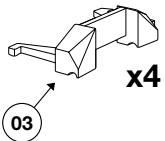

Thule System Kit 2044

MITSUBISHI Montero 3-dr, 99-
MITSUBISHI Montero 5-dr, 99-
MITSUBISHI Pajero IO 3-dr, 98-
MITSUBISHI Pajero IO 5-dr, 98-

Front	Rear
863 mm / 34 1/2 inch	825 mm / 32 1/8 inch