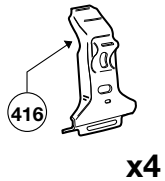

Thule System Kit 2044

MITSUBISHI Montero 3-dr, 99-
MITSUBISHI Montero 5-dr, 99-
MITSUBISHI Pajero IO 3-dr, 98-
MITSUBISHI Pajero IO 5-dr, 98-

Front	Rear
863 mm / 34 1/2 inch	825 mm / 32 1/8 inch