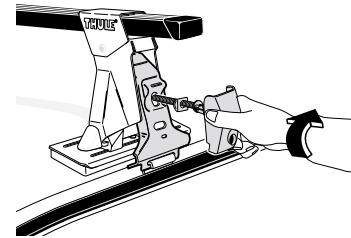

Thule System Kit 2044

MITSUBISHI Montero 3-dr, 99-
MITSUBISHI Montero 5-dr, 99-
MITSUBISHI Pajero IO 3-dr, 98-
MITSUBISHI Pajero IO 5-dr, 98-

Front	Rear
863 mm / 34 1/2 inch	825 mm / 32 1/8 inch