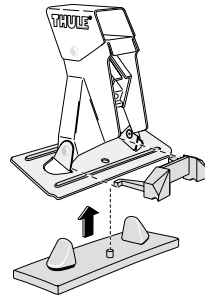

Thule System Kit 2044

MITSUBISHI Montero 3-dr, 99-
MITSUBISHI Montero 5-dr, 99-
MITSUBISHI Pajero IO 3-dr, 98-
MITSUBISHI Pajero IO 5-dr, 98-

Front	Rear
863 mm / 34 1/2 inch	825 mm / 32 1/8 inch