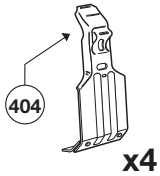

Thule System Kit 2043

MITSUBISHI Pajero Mini, 94-98
MITSUBISHI Pajero Junior, 94-99

Front

Rear

850 mm / 33 1/2 inch

835 mm / 32 7/8 inch

230 mm
9 inch

710 mm
28 inch

400 mm
15 3/4 inch