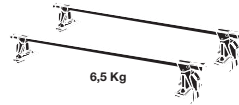

Thule System Kit 2043

MITSUBISHI Pajero Mini, 94-98
MITSUBISHI Pajero Junior, 94-99

Front

Rear

850 mm / 33 1/2 inch

835 mm / 32 7/8 inch

230 mm
9 inch

710 mm
28 inch

400 mm
15 3/4 inch