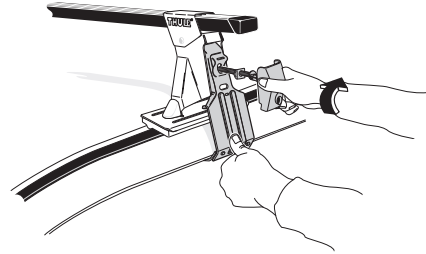

Thule System Kit 2043

MITSUBISHI Pajero Mini, 94-98
MITSUBISHI Pajero Junior, 94-99

Front

Rear

850 mm / 33 1/2 inch

835 mm / 32 7/8 inch

230 mm
9 inch

710 mm
28 inch

400 mm
15 3/4 inch