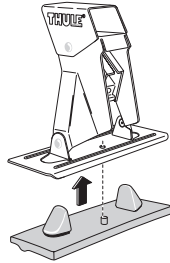

Thule System Kit 2043

MITSUBISHI Pajero Mini, 94-98
MITSUBISHI Pajero Junior, 94-99

Front

Rear

850 mm / 33 1/2 inch

835 mm / 32 7/8 inch

230 mm
9 inch

710 mm
28 inch

400 mm
15 3/4 inch