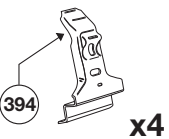

Thule System Kit 2031

CITROËN Xsara 5-dr, 98-

Front	Rear
885 mm / 34 7/8 inch	851 mm / 33 1/2 inch

160 mm
6 3/8 inch

650 mm
25 5/8 inch

CITROËN Xsara 3-dr, 98-

Front	Rear
885 mm / 34 7/8 inch	860 mm / 33 7/8 inch

150 mm
5 7/8 inch

700 mm
27 1/2 inch

350 mm
13 3/4 inch