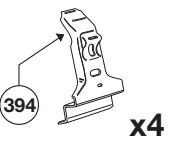

Thule System Kit 2031

CITROËN Xsara 5-dr, 98-

Front	Rear
885 mm / 34 7/8 inch	851 mm / 33 1/2 inch

160 mm
6 3/8 inch

650 mm
25 5/8 inch

CITROËN Xsara 3-dr, 98-

Front	Rear
885 mm / 34 7/8 inch	860 mm / 33 7/8 inch

150 mm
5 7/8 inch

700 mm
27 1/2 inch

350 mm
13 3/4 inch