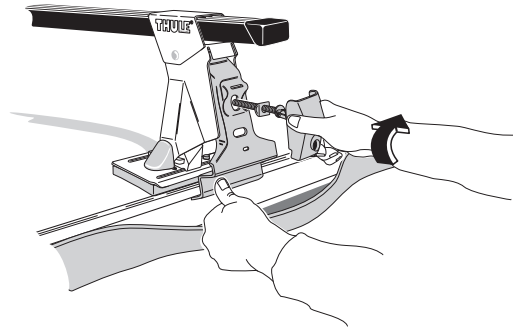

Thule System Kit 2031

CITROËN Xsara 5-dr, 98-

Front	Rear
885 mm / 34 7/8 inch	851 mm / 33 1/2 inch

160 mm
6 3/8 inch

650 mm
25 5/8 inch

CITROËN Xsara 3-dr, 98-

Front	Rear
885 mm / 34 7/8 inch	860 mm / 33 7/8 inch

150 mm
5 7/8 inch

700 mm
27 1/2 inch

350 mm
13 3/4 inch