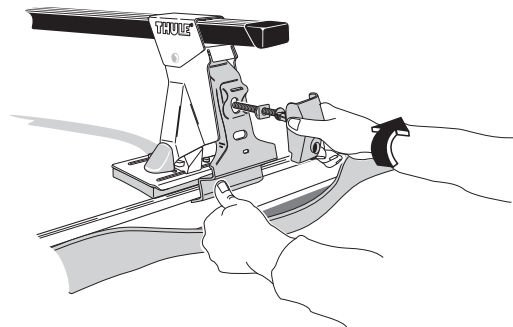

Thule System Kit 2031

CITROËN Xsara 5-dr, 98-

Front	Rear
885 mm / 34 7/8 inch	851 mm / 33 1/2 inch

160 mm
6 3/8 inch

650 mm
25 5/8 inch

CITROËN Xsara 3-dr, 98-

Front	Rear
885 mm / 34 7/8 inch	860 mm / 33 7/8 inch

150 mm
5 7/8 inch

700 mm
27 1/2 inch

350 mm
13 3/4 inch