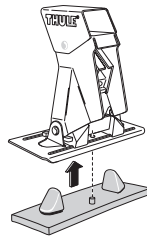

Thule System Kit 2031

CITROËN Xsara 5-dr, 98-

Front	Rear
885 mm / 34 7/8 inch	851 mm / 33 1/2 inch

160 mm
6 3/8 inch

650 mm
25 5/8 inch

CITROËN Xsara 3-dr, 98-

Front	Rear
885 mm / 34 7/8 inch	860 mm / 33 7/8 inch

150 mm
5 7/8 inch

700 mm
27 1/2 inch

350 mm
13 3/4 inch