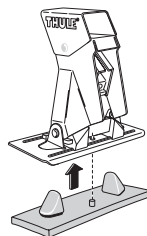

Thule System Kit 2031

CITROËN Xsara 5-dr, 98-

Front	Rear
885 mm / 34 7/8 inch	851 mm / 33 1/2 inch

160 mm
6 3/8 inch

650 mm
25 5/8 inch

CITROËN Xsara 3-dr, 98-

Front	Rear
885 mm / 34 7/8 inch	860 mm / 33 7/8 inch

150 mm
5 7/8 inch

700 mm
27 1/2 inch

350 mm
13 3/4 inch