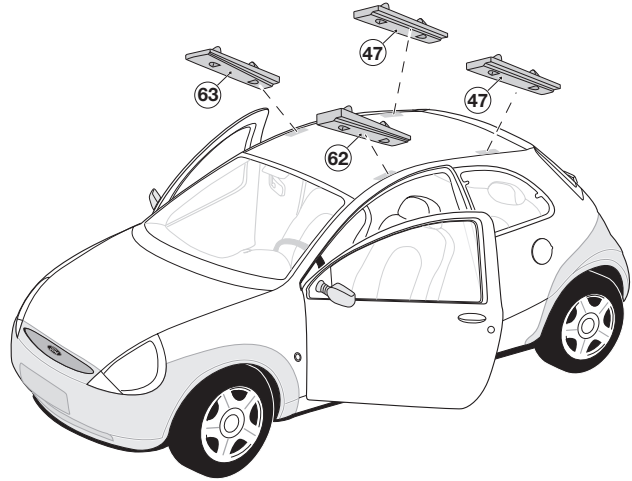

Thule System Kit 2024

FORD KA, 97-

Front	Rear
820 mm / 32 1/4 inch	790 mm / 31 1/8 inch