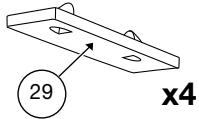

Thule System Kit 2022

**NISSAN Largo, 93-
(Normal roof)**

Front

Rear

936 mm / 36 ⁷/₈ inch

927 mm / 36 ¹/₂ inch

6,5 Kg

**MAX
LOAD
50 Kg**