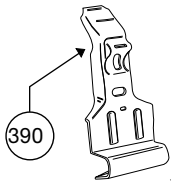

Thule System Kit 2022

**NISSAN Largo, 93-
(Normal roof)**

Front

Rear

936 mm / 36 ⁷/₈ inch

927 mm / 36 ¹/₂ inch

6,5 Kg

**MAX
LOAD
50 Kg**

x4

x2

x2

A

B

C

D