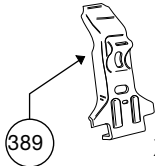

Thule System Kit 2022

**NISSAN Largo, 93-
(Normal roof)**

Front

Rear

936 mm / 36 ⁷/₈ inch

927 mm / 36 ¹/₂ inch

6,5 Kg

**MAX
LOAD
50 Kg**

x4

x2

x2

A

B

C

D