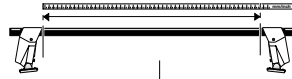

Thule System Kit 2022

**NISSAN Largo, 93-
(Normal roof)**

Front

Rear

936 mm / 36 ⁷/₈ inch

927 mm / 36 ¹/₂ inch

6,5 Kg

**MAX
LOAD
50 Kg**