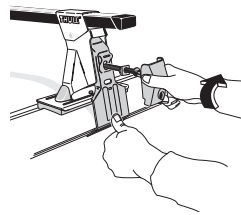

Thule System Kit 2012

ROVER 200 3-dr, 96-
ROVER 200 5-dr, 96-

Front

Rear

925 mm / 36 ³/₈ inch

881 mm / 34 ⁵/₈ inch

3-dr

5-dr