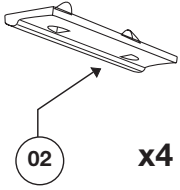

Thule System Kit 2012

ROVER 200 3-dr, 96-
ROVER 200 5-dr, 96-

Front

Rear

925 mm / 36 ³/₈ inch

881 mm / 34 ⁵/₈ inch

3-dr

5-dr