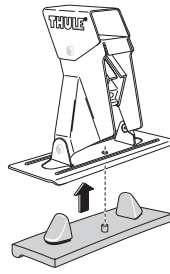

Thule System Kit 2012

ROVER 200 3-dr, 96-
ROVER 200 5-dr, 96-

Front

Rear

925 mm / 36 ³/₈ inch

881 mm / 34 ⁵/₈ inch

3-dr

5-dr