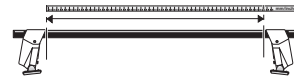

Thule System Kit 2012

ROVER 200 3-dr, 96-
ROVER 200 5-dr, 96-

Front

Rear

925 mm / 36 ³/₈ inch

881 mm / 34 ⁵/₈ inch

3-dr

5-dr