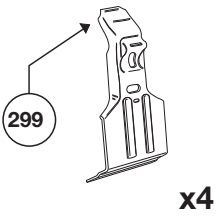

Thule System Kit 2012

ROVER 200 3-dr, 96-
ROVER 200 5-dr, 96-

Front

Rear

925 mm / 36 ³/₈ inch

881 mm / 34 ⁵/₈ inch

3-dr

5-dr