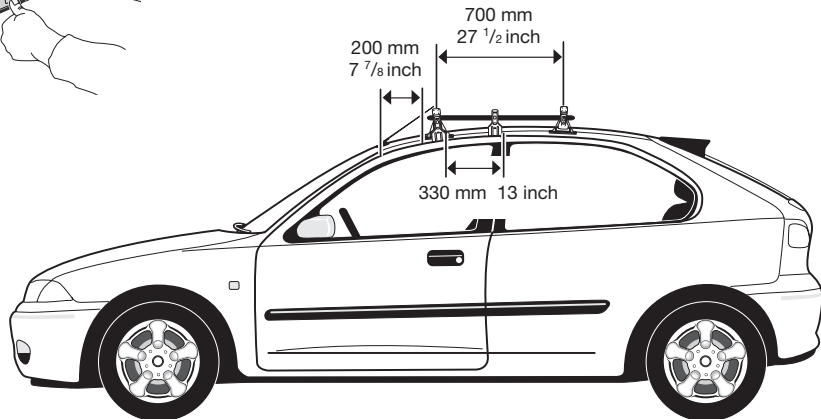

Thule System Kit 2012

ROVER 200 3-dr, 96-
ROVER 200 5-dr, 96-

Front

Rear

925 mm / 36 ³/₈ inch

881 mm / 34 ⁵/₈ inch

3-dr

5-dr