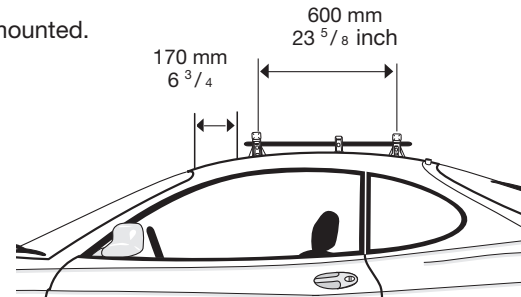

# Thule System Kit 2009

HYUNDAI Tiburon 2-dr, 97–  
HYUNDAI Coupé, 97–

11 Kg

x4

x4

Front

Rear

938 mm / 36 <sup>7</sup>/<sub>8</sub> inch

900 mm / 35 <sup>3</sup>/<sub>8</sub> inch

Do not open sunroof when the load carrier is mounted.

170 mm  
6 <sup>3</sup>/<sub>4</sub>

600 mm  
23 <sup>5</sup>/<sub>8</sub> inch