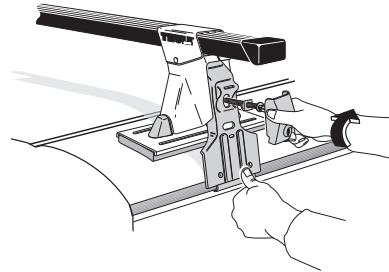

Front

Rear

938 mm / 36 ⁷/₈ inch

900 mm / 35 ³/₈ inch

Do not open sunroof when the load carrier is mounted.