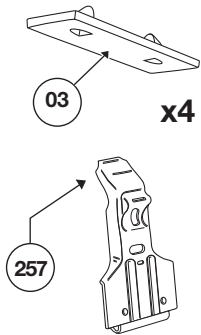

# Thule System Kit 2009

HYUNDAI Tiburon 2-dr, 97–  
HYUNDAI Coupé, 97–

11 Kg

x4

x4

Front

Rear

938 mm / 36 <sup>7</sup>/<sub>8</sub> inch

900 mm / 35 <sup>3</sup>/<sub>8</sub> inch

Do not open sunroof when the load carrier is mounted.

170 mm  
6 <sup>3</sup>/<sub>4</sub>

600 mm  
23 <sup>5</sup>/<sub>8</sub> inch