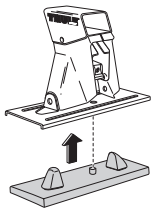

900 mm / 35 <sup>3</sup>/<sub>8</sub> inch

Do not open sunroof when the load carrier is mounted.

170 mm  
6 <sup>3</sup>/<sub>4</sub>

600 mm  
23 <sup>5</sup>/<sub>8</sub> inch