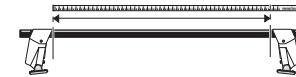

# Thule System Kit 2009

HYUNDAI Tiburon 2-dr, 97–  
HYUNDAI Coupé, 97–

11 Kg

x4

x4

Front

Rear

938 mm / 36 <sup>7</sup>/<sub>8</sub> inch

900 mm / 35 <sup>3</sup>/<sub>8</sub> inch

Do not open sunroof when the load carrier is mounted.

170 mm  
6 <sup>3</sup>/<sub>4</sub>

600 mm  
23 <sup>5</sup>/<sub>8</sub> inch