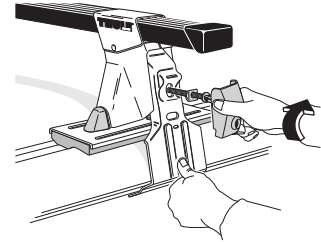

Thule System Kit 2004

HONDA Prelude 2-dr, 97-

Front	Rear
902 mm / 35 1/2 inch	898 mm / 35 3/8 inch