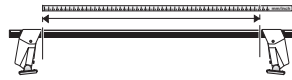

Thule System Kit 2004

HONDA Prelude 2-dr, 97-

Front	Rear
902 mm / 35 1/2 inch	898 mm / 35 3/8 inch