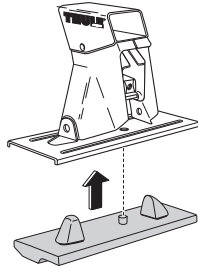

Thule System Kit 2004

HONDA Prelude 2-dr, 97-

Front	Rear
902 mm / 35 1/2 inch	898 mm / 35 3/8 inch