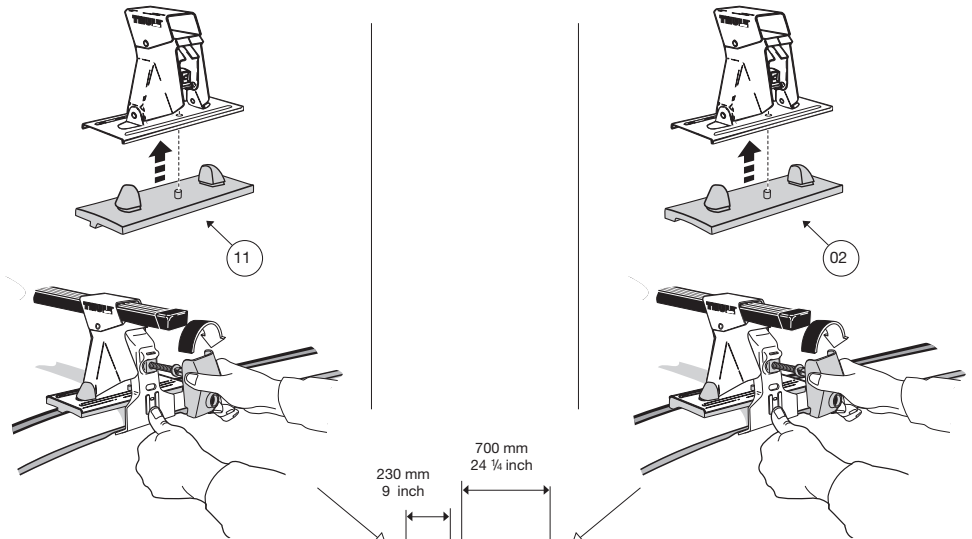

Thule System Kit 282

TOYOTA Starlet 5-dr, 96-

Front	Rear
878 mm / 34 ⁵ / ₈ inch	891 mm / 35 ¹ / ₈ inch

TOYOTA Starlet 3-dr, 96-

Front	Rear
882 mm / 34 ⁶ / ₈ inch	826 mm / 32 ¹ / ₄ inch