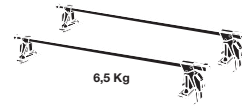

Thule System Kit 282

TOYOTA Starlet 5-dr, 96-

Front	Rear
878 mm / 34 ⁵ / ₈ inch	891 mm / 35 ¹ / ₈ inch

TOYOTA Starlet 3-dr, 96-

Front	Rear
882 mm / 34 ⁶ / ₈ inch	826 mm / 32 ¹ / ₄ inch