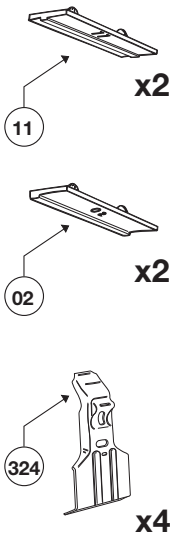

Thule System Kit 282

TOYOTA Starlet 5-dr, 96-

Front	Rear
878 mm / 34 ⁵ / ₈ inch	891 mm / 35 ¹ / ₈ inch

TOYOTA Starlet 3-dr, 96-

Front	Rear
882 mm / 34 ⁶ / ₈ inch	826 mm / 32 ¹ / ₄ inch