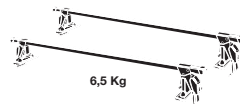

Thule System Kit 282

TOYOTA Starlet 5-dr, 96-

Front	Rear
878 mm / 34 ⁵ / ₈ inch	891 mm / 35 ¹ / ₈ inch

TOYOTA Starlet 3-dr, 96-

Front	Rear
882 mm / 34 ⁶ / ₈ inch	826 mm / 32 ¹ / ₄ inch