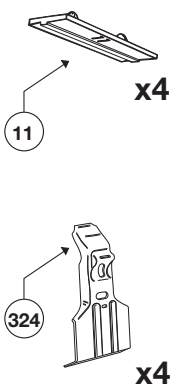

Thule System Kit 282

TOYOTA Starlet 5-dr, 96-

Front	Rear
878 mm / 34 ⁵ / ₈ inch	891 mm / 35 ¹ / ₈ inch

TOYOTA Starlet 3-dr, 96-

Front	Rear
882 mm / 34 ⁶ / ₈ inch	826 mm / 32 ¹ / ₄ inch