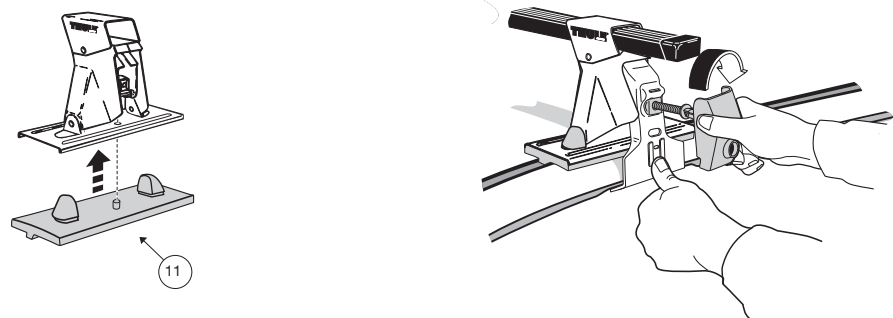

Thule System Kit 282

TOYOTA Starlet 5-dr, 96-

Front	Rear
878 mm / 34 ⁵ / ₈ inch	891 mm / 35 ¹ / ₈ inch

TOYOTA Starlet 3-dr, 96-

Front	Rear
882 mm / 34 ⁶ / ₈ inch	826 mm / 32 ¹ / ₄ inch