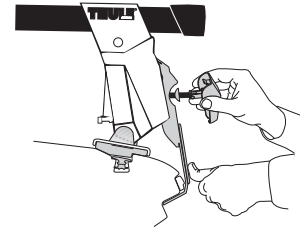

Thule System Kit 278

ACURA 3.5 RL 4-dr, 96-
HONDA Legend 4-dr, 97-

x4

x4

Front

Rear

988 mm / 38 ⁷/₈ inch

980 mm / 38 ⁵/₈ inch

700 mm
27 ¹/₂ inch
215 mm
8 ¹/₂ inch