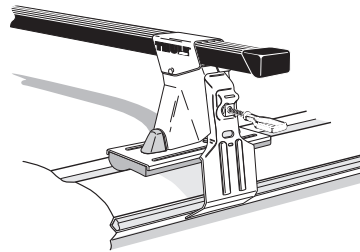

Thule System Kit 278

ACURA 3.5 RL 4-dr, 96-
HONDA Legend 4-dr, 97-

x4

x4

Front

Rear

988 mm / 38 ⁷/₈ inch

980 mm / 38 ⁵/₈ inch

700 mm
27 ¹/₂ inch
215 mm
8 ¹/₂ inch