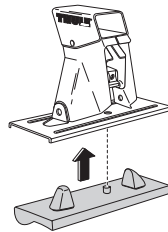

Thule System Kit 278

ACURA 3.5 RL 4-dr, 96-
HONDA Legend 4-dr, 97-

x4

x4

Front

Rear

988 mm / 38 ⁷/₈ inch

980 mm / 38 ⁵/₈ inch

700 mm
27 ¹/₂ inch
215 mm
8 ¹/₂ inch