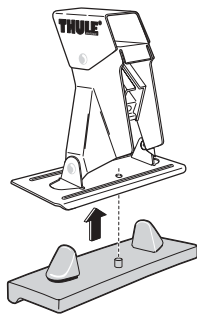

# Thule System Kit 275

**CITROËN Saxo, 3-dr Hatchback, 96–**  
**PEUGEOT 106, 3-dr Hatchback, 91–**

-  x4
-  x4
-  x2
-  x2

Front	Rear
851 mm / 33 <sup>4</sup> / <sub>8</sub> inch	835 mm / 32 <sup>7</sup> / <sub>8</sub> inch

**CITROËN Saxo, 5-dr Hatchback, 96–**  
**PEUGEOT 106, 5-dr Hatchback, 92–**

-  x4
-  x4

Front	Rear
851 mm / 33 <sup>4</sup> / <sub>8</sub> inch	838 mm / 33 inch