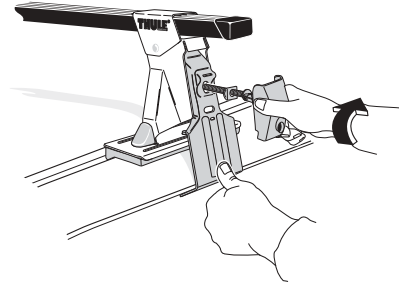

# Thule System Kit 275

**CITROËN Saxo, 3-dr Hatchback, 96–**  
**PEUGEOT 106, 3-dr Hatchback, 91–**

-  x4
-  x4
-  x2
-  x2

Front	Rear
851 mm / 33 <sup>4</sup> / <sub>8</sub> inch	835 mm / 32 <sup>7</sup> / <sub>8</sub> inch

**CITROËN Saxo, 5-dr Hatchback, 96–**  
**PEUGEOT 106, 5-dr Hatchback, 92–**

-  x4
-  x4

Front	Rear
851 mm / 33 <sup>4</sup> / <sub>8</sub> inch	838 mm / 33 inch