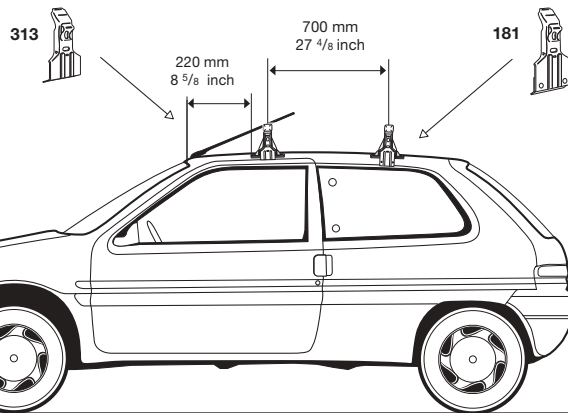

# Thule System Kit 275

**CITROËN Saxo, 3-dr Hatchback, 96–**  
**PEUGEOT 106, 3-dr Hatchback, 91–**

-  x4
-  x4
-  x2
-  x2

Front	Rear
851 mm / 33 <sup>4</sup> / <sub>8</sub> inch	835 mm / 32 <sup>7</sup> / <sub>8</sub> inch

**CITROËN Saxo, 5-dr Hatchback, 96–**  
**PEUGEOT 106, 5-dr Hatchback, 92–**

-  x4
-  x4

Front	Rear
851 mm / 33 <sup>4</sup> / <sub>8</sub> inch	838 mm / 33 inch