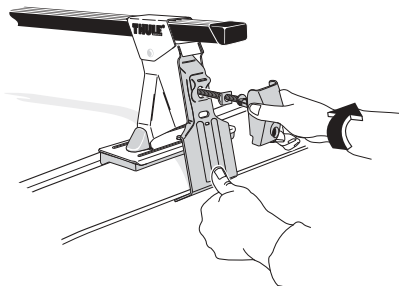

# Thule System Kit 275

**CITROËN Saxo, 3-dr Hatchback, 96–**  
**PEUGEOT 106, 3-dr Hatchback, 91–**

-  x4
-  x4
-  x2
-  x2

Front	Rear
851 mm / 33 <sup>4</sup> / <sub>8</sub> inch	835 mm / 32 <sup>7</sup> / <sub>8</sub> inch

**CITROËN Saxo, 5-dr Hatchback, 96–**  
**PEUGEOT 106, 5-dr Hatchback, 92–**

-  x4
-  x4

Front	Rear
851 mm / 33 <sup>4</sup> / <sub>8</sub> inch	838 mm / 33 inch