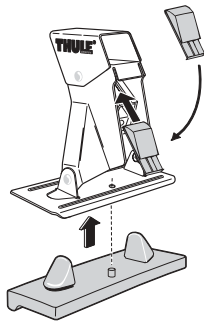

# Thule System Kit 275

**CITROËN Saxo, 3-dr Hatchback, 96–**  
**PEUGEOT 106, 3-dr Hatchback, 91–**

-  x4
-  x4
-  x2
-  x2

Front	Rear
851 mm / 33 <sup>4</sup> / <sub>8</sub> inch	835 mm / 32 <sup>7</sup> / <sub>8</sub> inch

**CITROËN Saxo, 5-dr Hatchback, 96–**  
**PEUGEOT 106, 5-dr Hatchback, 92–**

-  x4
-  x4

Front	Rear
851 mm / 33 <sup>4</sup> / <sub>8</sub> inch	838 mm / 33 inch