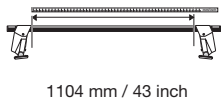

# Thule System Kit 270

TOYOTA HiAce, 96-

608•4EF/501-0270