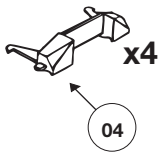

# Thule System Kit 270

TOYOTA HiAce, 96-

608•4EF/501-0270