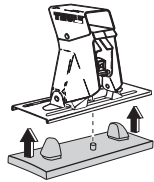

# Thule System Kit 270

TOYOTA HiAce, 96-

608•4EF/501-0270