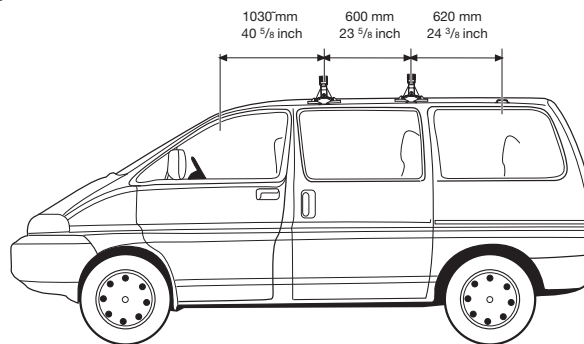

# Thule System Kit 270

TOYOTA HiAce, 96-

608•4EF/501-0270