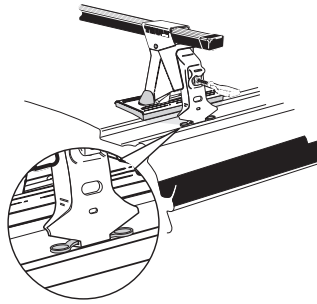

# Thule System Kit 270

TOYOTA HiAce, 96-

608•4EF/501-0270