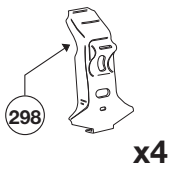

# Thule System Kit 270

TOYOTA HiAce, 96-

608•4EF/501-0270