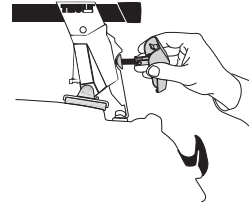

# Thule System Kit 270

TOYOTA HiAce, 96-

608•4EF/501-0270