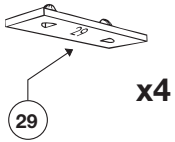

# Thule System Kit 270

TOYOTA HiAce, 96-

608•4EF/501-0270