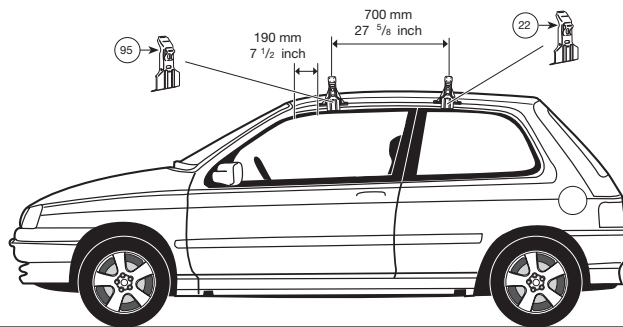

22

Front

Rear

1050 mm / 41 ³ / ₈ inch	1050 mm / 41 ³ / ₈ inch
---	---

SUZUKI Alto Sport, 94-

x4

x4

02

x2

95

x2

22

Front

Rear

1000 mm / 39 ³ / ₈ inch	1000 mm / 39 ³ / ₈ inch
---	---