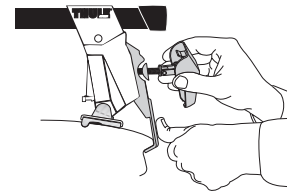

x4

x4

02

x2

95

x2

22