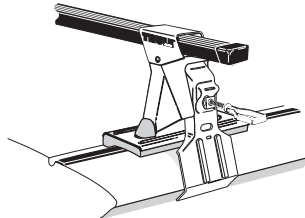

Thule System Kit 269

SUZUKI Alto 3-dr, 94-

x4

x4

02

x2

95

x2

22

Front

Rear

1050 mm / 41 ³ / ₈ inch	1050 mm / 41 ³ / ₈ inch
---	---

SUZUKI Alto Sport, 94-

x4

x4

02

x2

95

x2

22

Front

Rear

1000 mm / 39 ³ / ₈ inch	1000 mm / 39 ³ / ₈ inch
---	---