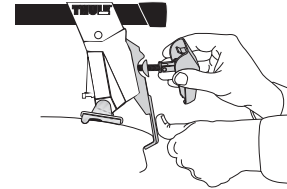

22

Front

Rear

1050 mm / 41 ³ / ₈ inch	1050 mm / 41 ³ / ₈ inch
---	---

SUZUKI Alto Sport, 94-

x4

x4

02