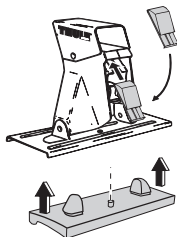

22

Front

Rear

1050 mm / 41 ³ / ₈ inch	1050 mm / 41 ³ / ₈ inch
---	---

SUZUKI Alto Sport, 94-

x4

x4

02

x2

95

x2

22

Front

Rear

1000 mm / 39 ³ / ₈ inch	1000 mm / 39 ³ / ₈ inch
---	---