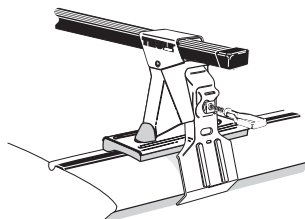

22

Front

Rear

1050 mm / 41 ³ / ₈ inch	1050 mm / 41 ³ / ₈ inch
---	---

SUZUKI Alto Sport, 94-

x4

x4

02

x2

95

x2

22

Front

Rear

1000 mm / 39 ³ / ₈ inch	1000 mm / 39 ³ / ₈ inch
---	---