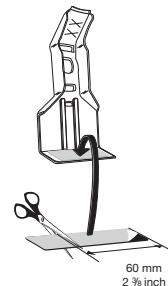

x4

24

x4

* **IMPORTANT!** As the distance between the load bars is short, ski boxes and surfboards should not be fitted.

21

x2

10

x2

60 mm
2 3/8 inch

Front

Rear

927 mm / 36 1/2 inch

880 mm / 34 5/8 inch