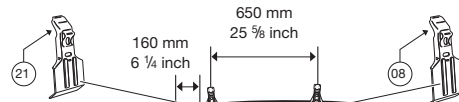

08

x2

60 mm
2 3/8 inch

Front

Rear

940 mm / 37 inch

900 mm / 35 3/8 inch

MITSUBISHI Carisma 4-dr, 97-

x4

24

x4

* **IMPORTANT!** As the distance between the load bars is short, ski boxes and surfboards should not be fitted.

21

x2

10

x2

60 mm
2 3/8 inch

Front

Rear

927 mm / 36 1/2 inch

880 mm / 34 5/8 inch