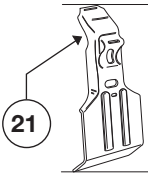

08

x2

60 mm
2 3/8 inch

Front

Rear

940 mm / 37 inch

900 mm / 35 3/8 inch

MITSUBISHI Carisma 4-dr, 97-

x4

24

x4

* **IMPORTANT!** As the distance between the load bars is short, ski boxes and surfboards should not be fitted.

21

x2

10

x2

60 mm
2 3/8 inch

Front

Rear

927 mm / 36 1/2 inch

880 mm / 34 5/8 inch