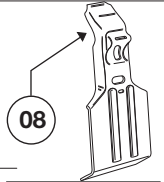

08

x2

60 mm
2 3/8 inch

Front

Rear

940 mm / 37 inch

900 mm / 35 3/8 inch

MITSUBISHI Carisma 4-dr, 97-

x4

24

x4

* **IMPORTANT!** As the distance between the load bars is short, ski boxes and surfboards should not be fitted.

21

x2

10

x2

60 mm
2 3/8 inch

Front

Rear

927 mm / 36 1/2 inch

880 mm / 34 5/8 inch