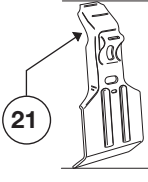

x4

x4

24

x4

21

x2