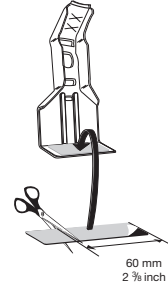

08

x2

60 mm
2 3/8 inch

Front

Rear

940 mm / 37 inch

900 mm / 35 3/8 inch

MITSUBISHI Carisma 4-dr, 97-

x4

24

x4

* **IMPORTANT!** As the distance between the load bars is short, ski boxes and surfboards should not be fitted.

21

x2

10

x2

60 mm
2 3/8 inch

Front

Rear

927 mm / 36 1/2 inch

880 mm / 34 5/8 inch