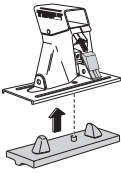

08

x2

60 mm
2 3/8 inch

Front

Rear

940 mm / 37 inch

900 mm / 35 3/8 inch

MITSUBISHI Carisma 4-dr, 97-

x4

24

x4

* **IMPORTANT!** As the distance between the load bars is short, ski boxes and surfboards should not be fitted.

21

x2

10

x2

60 mm
2 3/8 inch

Front

Rear

927 mm / 36 1/2 inch

880 mm / 34 5/8 inch