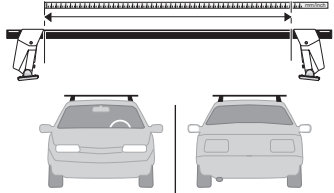

2

		1005 mm 39 5/8 inch	980 mm 38 5/8 inch
FORD Taurus			
		1005 mm 39 5/8 inch	980 mm 38 5/8 inch
MERCURY Sable