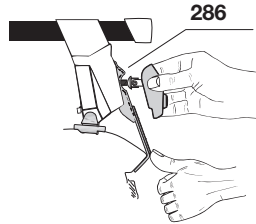

Thule System Kit 257

SUZUKI Baleno 3-dr, 95-

Do not pull-out the antenna.

-  x1
-  x4
-  x2
-  x2

Front	Rear
910 mm / 35 7/8 inch	855 mm / 33 5/8 inch

* 181