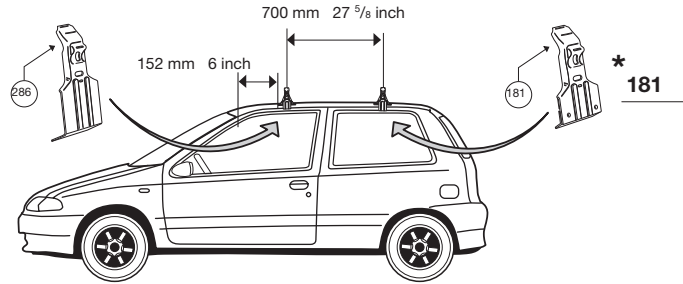

Thule System Kit 257

SUZUKI Baleno 3-dr, 95-

Do not pull-out the antenna.

-  x1
-  x4
-  x2
-  x2

Front	Rear
910 mm / 35 7/8 inch	855 mm / 33 5/8 inch

* 181