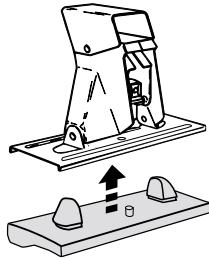

Thule System Kit 254

**HONDA Civic 5-dr, 95-
ROVER 400 4-dr, 96-**

x4

14

x4

185

Front

Rear

895 mm / 35 1/4 inch 875 mm / 34 1/2 inch