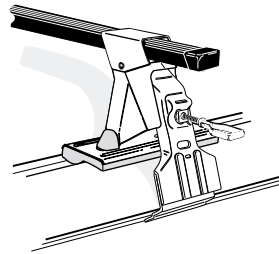

Thule System Kit 254

**HONDA Civic 5-dr, 95-
ROVER 400 4-dr, 96-**

x4

14

x4

185

Front

Rear

895 mm / 35 1/4 inch 875 mm / 34 1/2 inch