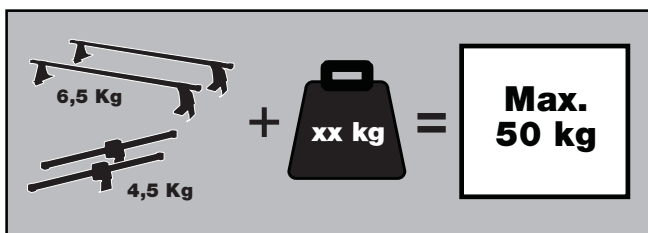

THULE®
SWEDEN

Box 69, 330 33 Hillerstorp, SWEDEN
www.thule.com

713-3DF2/501-0253-03

Follow me...