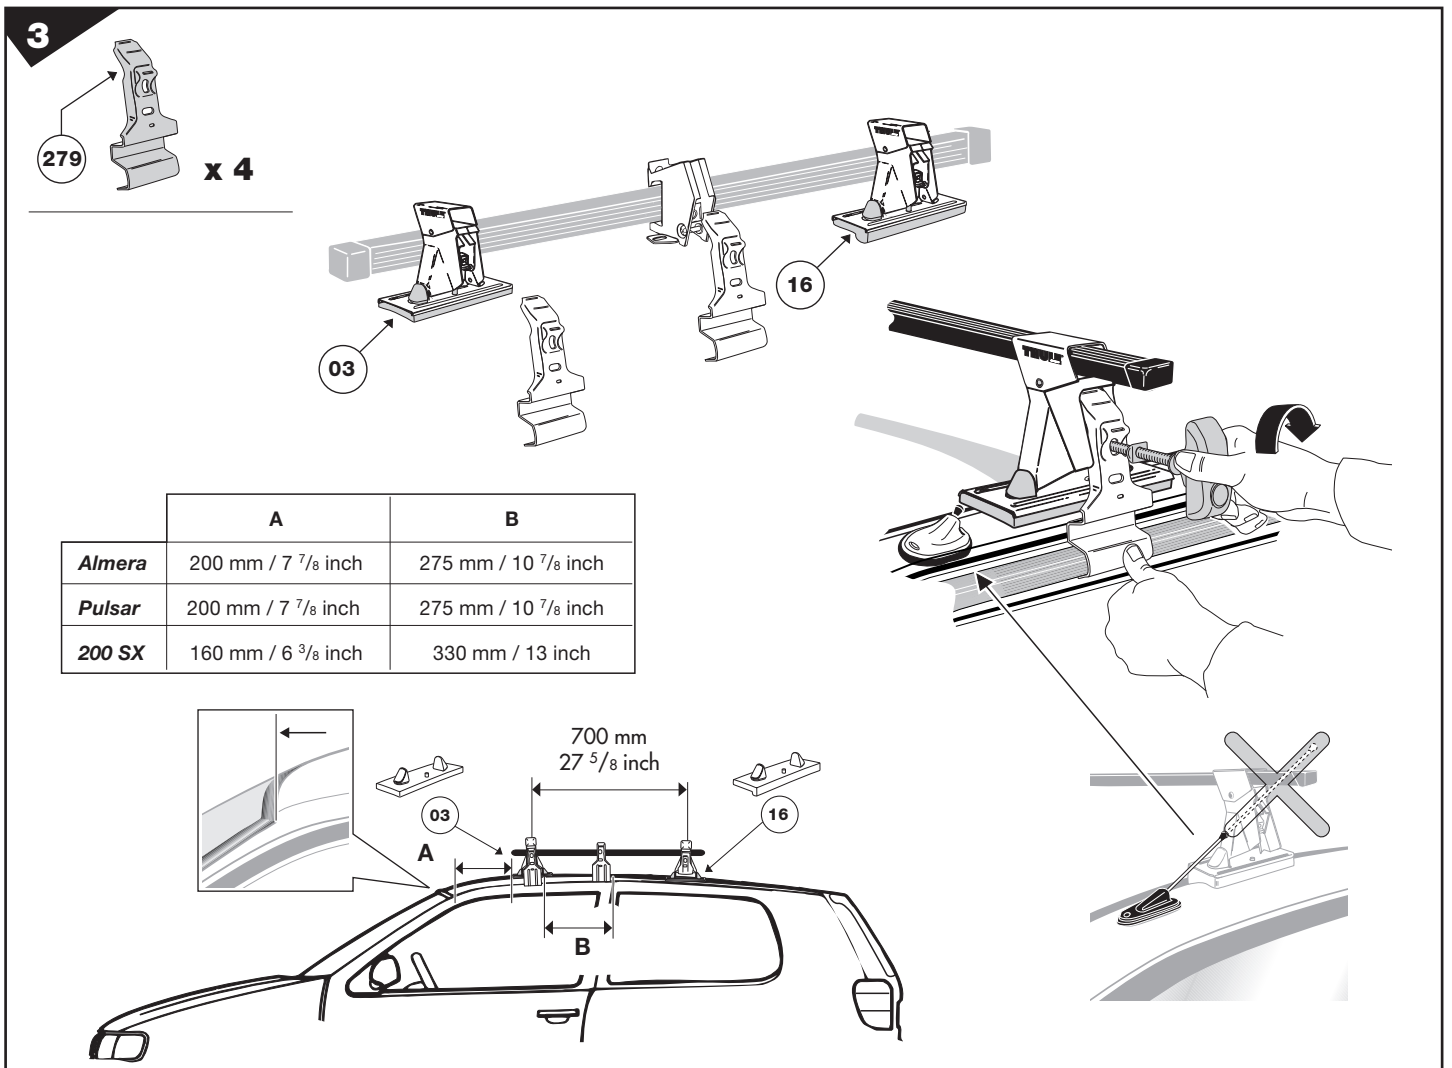

THULE[®]
 SWEDEN

Box 69, 330 33 Hillerstorp, SWEDEN
 www.thule.com

713-3DF2/501-0253-03

Follow me...

NISSAN Almera, 3-dr Hatchback, 95-00 (EUR)

NISSAN Pulsar, 3-dr Hatchback, 95-00 (JAP)

NISSAN 200 SX, 2-dr Coupé, 95-00 (USA)