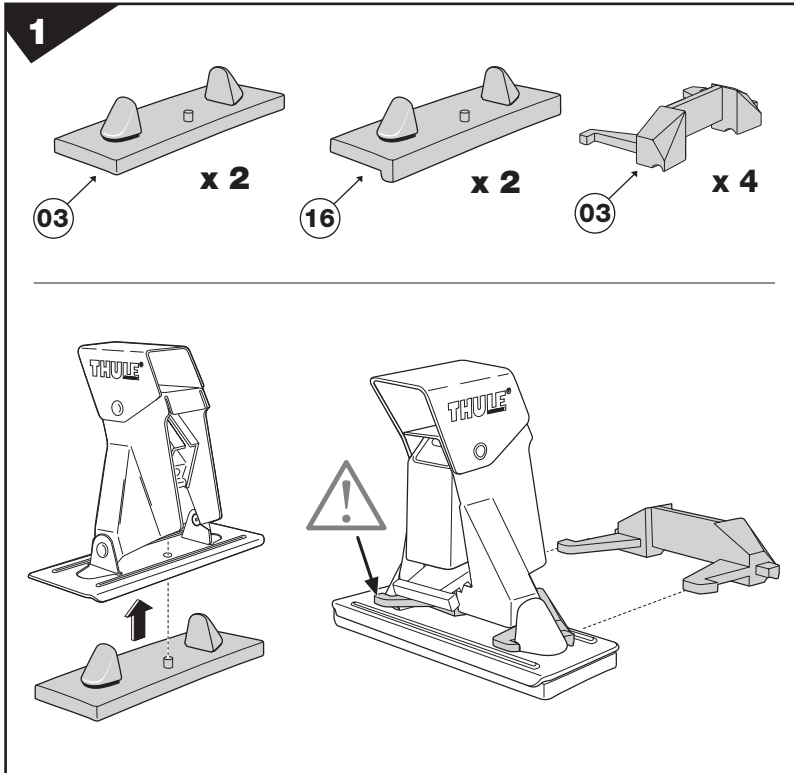

THULE[®]
 SWEDEN

Box 69, 330 33 Hillerstorp, SWEDEN
 www.thule.com

713-3DF2/501-0253-03

Follow me...

NISSAN Almera, 3-dr Hatchback, 95-00 (EUR)

NISSAN Pulsar, 3-dr Hatchback, 95-00 (JAP)

NISSAN 200 SX, 2-dr Coupé, 95-00 (USA)