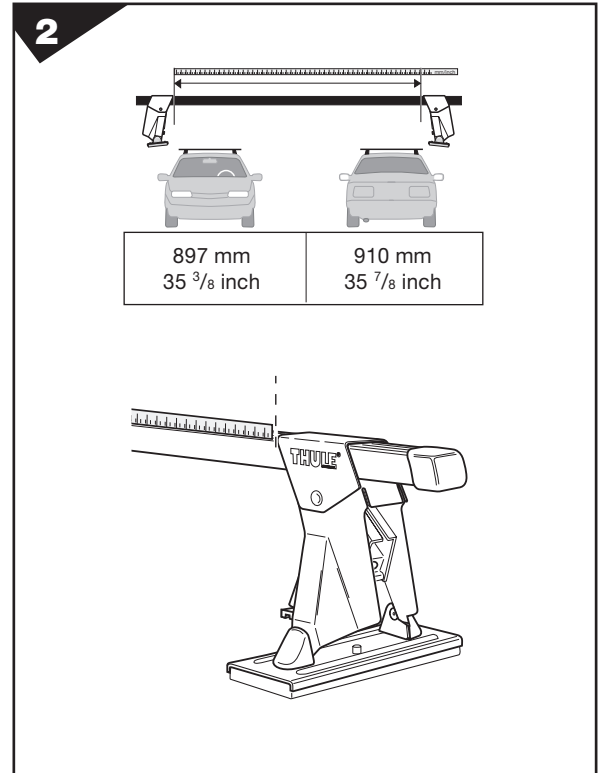

NISSAN Almera, 3-dr Hatchback, 95-00 (EUR)

NISSAN Pulsar, 3-dr Hatchback, 95-00 (JAP)

NISSAN 200 SX, 2-dr Coupé, 95-00 (USA)