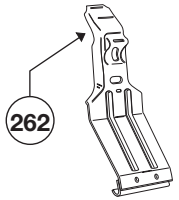

Thule System Kit 241

SUBARU Legacy 5-dr, 94-
(Without factoryfitted railings)

x4

x4

Front

870 mm / 34 1/4 inch

Rear

839 mm / 33 inch

710-800 mm
 28-31 1/2 inch

835 mm 32 7/8 inch