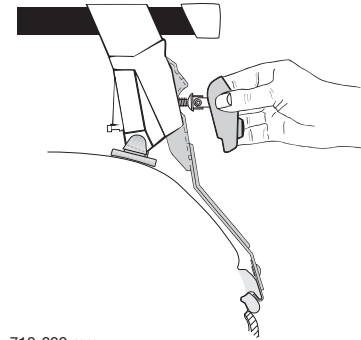

Thule System Kit 241

SUBARU Legacy 5-dr, 94-
(Without factoryfitted railings)

x4

x4

Front

870 mm / 34 1/4 inch

Rear

839 mm / 33 inch

710-800 mm
 28-31 1/2 inch

835 mm 32 7/8 inch