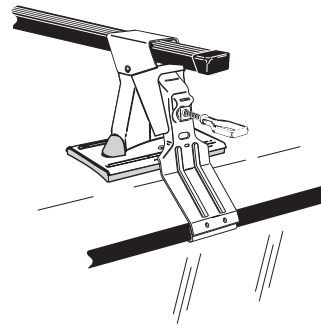

Thule System Kit 241

SUBARU Legacy 5-dr, 94-
(Without factoryfitted railings)

x4

x4

Front

870 mm / 34 1/4 inch

Rear

839 mm / 33 inch

710-800 mm
 28-31 1/2 inch

835 mm 32 7/8 inch