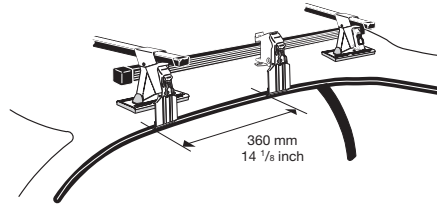

Thule System Kit 235

NISSAN Skyline 3-dr, 93-

03

208

x4

Front

Rear

950 mm / 37 3/8 inch

942 mm / 37 1/8 inch

439•4EF/501-0235