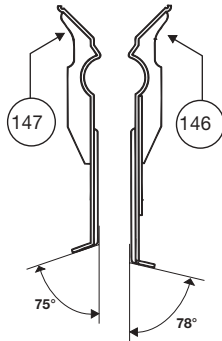

## FORD Mustang, 94-

\* **IMPORTANT!** As the distance between the load bars is short, ski boxes and surfboards should not be fitted.

Front

Rear

1042 mm / 41 inch

1025 mm / 40 <sup>3</sup>/<sub>8</sub> inch