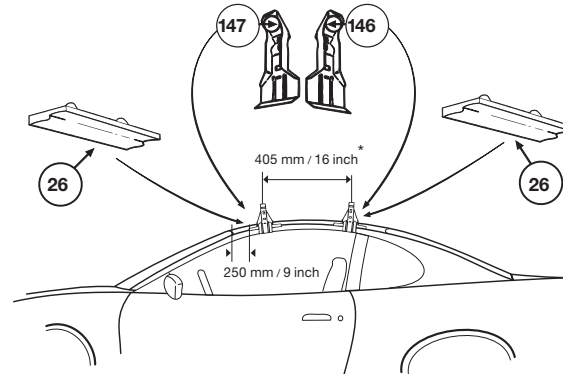

## FORD Mustang, 94-

\* **IMPORTANT!** As the distance between the load bars is short, ski boxes and surfboards should not be fitted.

Front

Rear

1042 mm / 41 inch

1025 mm / 40 <sup>3</sup>/<sub>8</sub> inch