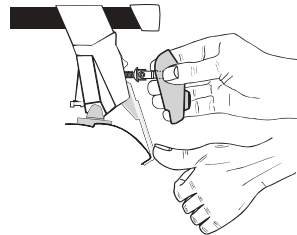

Front

Rear

1042 mm / 41 inch

1025 mm / 40 ³/₈ inch

147