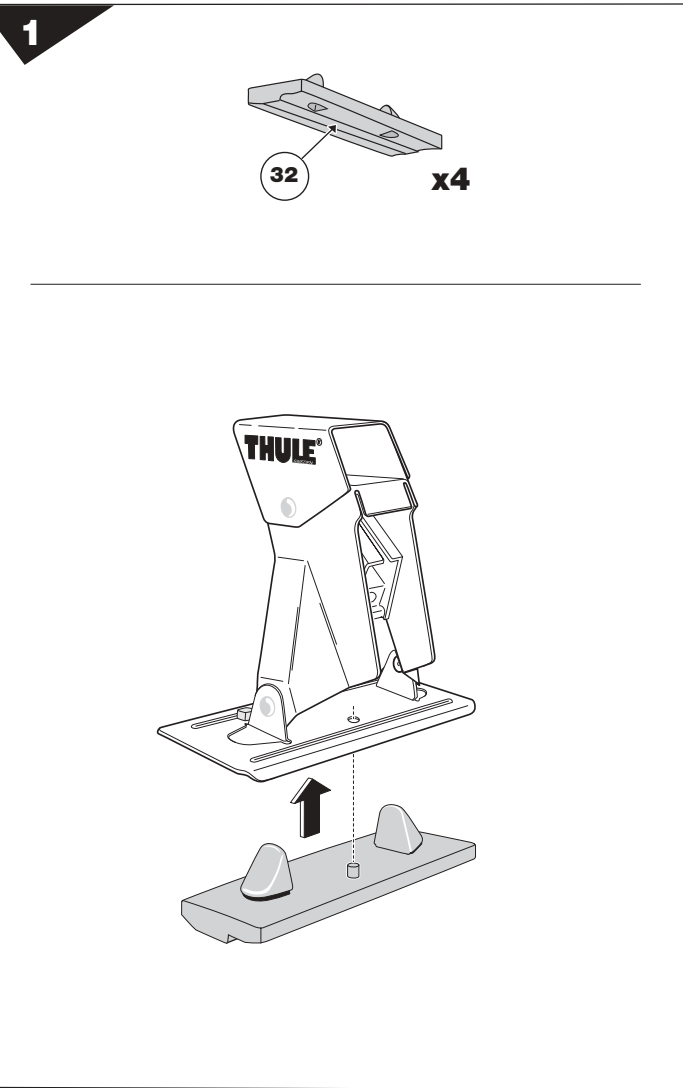

Box 69, 330 33 Hillerstorp, SWEDEN
www.thule.com

349•4DF/501-0219-03

2

ACURA, 2-dr Coupé, 96-99	903 mm 35 5/8 inch	895 mm 35 1/8 inch
HONDA Accord, 2-dr Coupé, 94-97	903 mm 35 5/8 inch	895 mm 35 1/8 inch
HONDA Accord, 4-dr Sedan, 94-97 (USA/Asia)	905 mm 35 5/8 inch	890 mm 35 1/8 inch
HONDA Accord, 5-dr Estate, 94-97	910 mm 35 7/8 inch	880 mm 34 5/8 inch