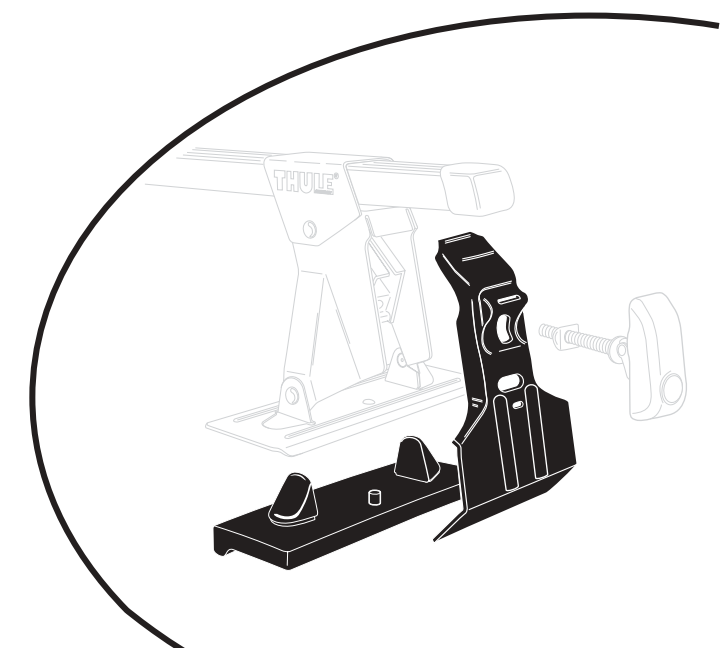

THULE
SWEDEN

- **S** Monteringsanvisning
- **GB** Fitting instructions
- **D** Montageanleitung
- **F** Instructions de montage
- **NL** Montage-instructies
- **FIN** Asennusohje
- **E** Instrucciones de montaje
- **I** Istruzioni per il montaggio
- **CZ** Návod na montáž
- **PL** Instrukcja montażu
- **HU** Szerelési utasítások
- **RU** Инструкции по установке
- **EST** Paigalduseeskirjad
- **SLO** Navodila za pritrjevanje

한국어 장착 지침

日本語 取扱(取付)説明書

Kit 219

1061-1-219

ACURA, 2-dr Coupé, 96-99

HONDA Accord, 2-dr Coupé, 94-97

HONDA Accord, 4-dr Sedan, 94-97 (USA/Asia)

HONDA Accord, 5-dr Estate, 94-97

Se não houver instruções no seu idioma, entre em contato com os funcionários do estabelecimento para obter informações

Eğer talimatlar dilinizde basılı değilse, lütfen atölye personelinde bilgi isteyiniz.

Αν οι οδηγίες δεν εκτυπώνονται στη γλώσσα σας, παρακαλούμε ζητήστε πληροφορίες από το προσωπικό του καταστήματος.

ถ้าไม่มีคำแนะนำในภาษาของคุณ โปรดติดต่อพนักงานในร้านเพื่อขอข้อมูล