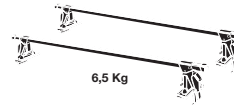

Thule System Kit 215

TOYOTA Cresta 4-dr, 91-

Screw the load carrier into position alternating between the feet, and maintaining constant pressure on the bracket.

Front

Rear

906 mm / 35 ⁵/₈ inch

910 mm / 35 ⁷/₈ inch