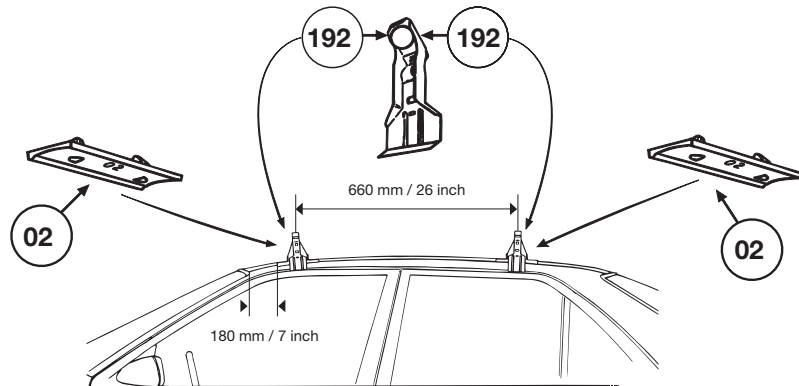

Thule System Kit 215

TOYOTA Cresta 4-dr, 91-

Screw the load carrier into position alternating between the feet, and maintaining constant pressure on the bracket.

Front

Rear

906 mm / 35 ⁵/₈ inch

910 mm / 35 ⁷/₈ inch