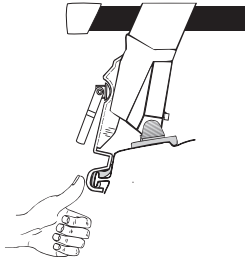

Thule System Kit 215

TOYOTA Cresta 4-dr, 91-

Screw the load carrier into position alternating between the feet, and maintaining constant pressure on the bracket.

Front

Rear

906 mm / 35 ⁵/₈ inch

910 mm / 35 ⁷/₈ inch