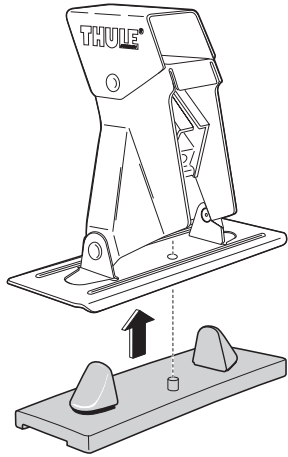

RENAULT Twingo, 3-dr Hatchback, 93-02, 03-07

Kit 212
110212

THULE® SWEDEN

Box 69, 330 33 Hillerstorp, SWEDEN
www.thule.com

750•4DF/501-0212-03

Follow me...

1

2