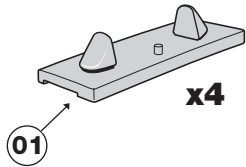

RENAULT Twingo, 3-dr Hatchback, 93-02, 03-07

Kit 212
110212

THULE® SWEDEN

Box 69, 330 33 Hillerstorp, SWEDEN
www.thule.com

750•4DF/501-0212-03

Follow me...

1

2