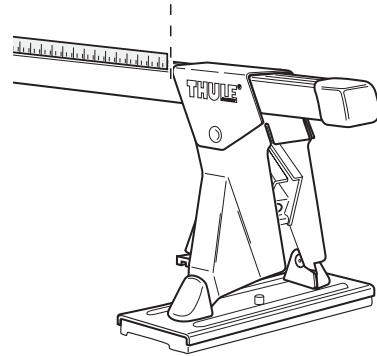

RENAULT Twingo, 3-dr Hatchback, 93-02, 03-07

Kit 212
110212

THULE® SWEDEN

Box 69, 330 33 Hillerstorp, SWEDEN
www.thule.com

750•4DF/501-0212-03

Follow me...

1

2