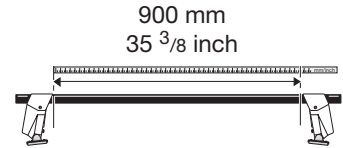

RENAULT Twingo, 3-dr Hatchback, 93-02, 03-07

Kit 212
110212

THULE® SWEDEN

Box 69, 330 33 Hillerstorp, SWEDEN
www.thule.com

750•4DF/501-0212-03

Follow me...

1

2