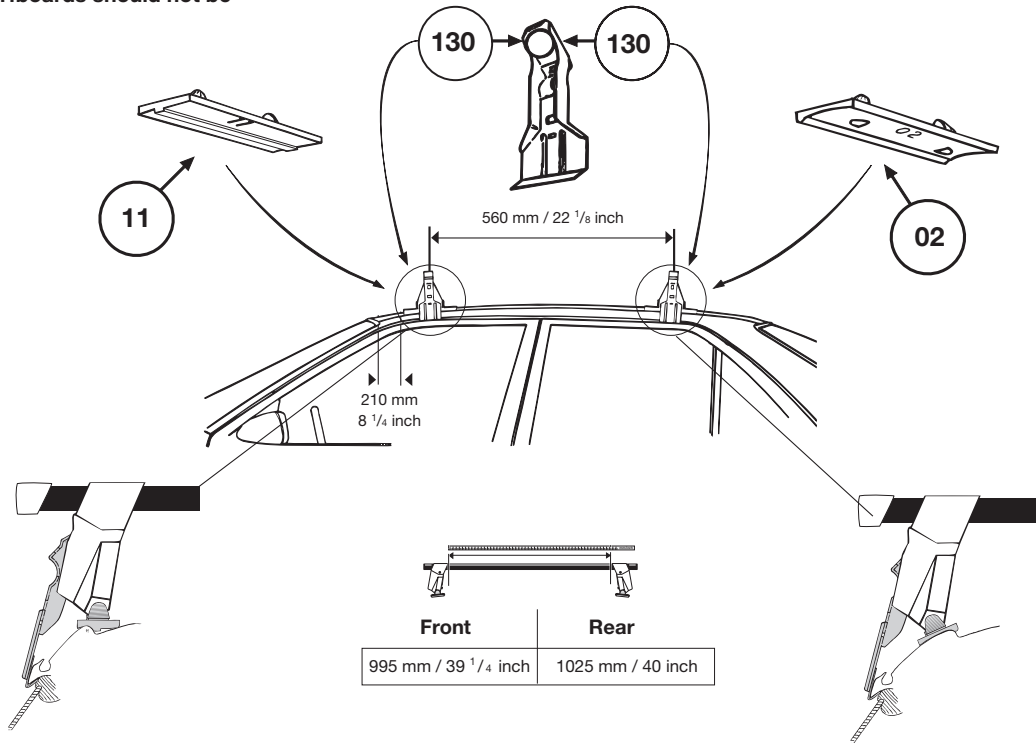

Thule System Kit 197

TOYOTA Crown Majesta 4-dr, 91-

IMPORTANT! As the distance between the load bars is short, ski boxes and surfboards should not be fitted.

TOYOTA Mark II, 92-

IMPORTANT! As the distance between the load bars is short, ski boxes and surfboards should not be fitted.