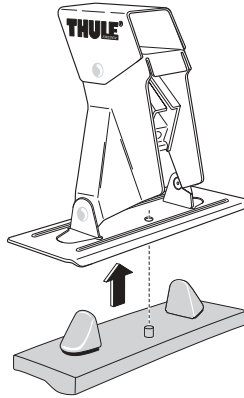

Thule System Kit 174

BMW 3-Serie, 2-dr Coupé, 92-98

Front	Rear
958 mm 37 ² / ₈ inch	928 mm 36 ¹ / ₂ inch