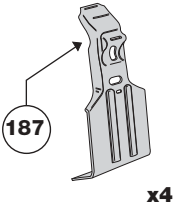

Thule System Kit 174

BMW 3-Serie, 2-dr Coupé, 92-98

Front	Rear
958 mm 37 ² / ₈ inch	928 mm 36 ¹ / ₂ inch