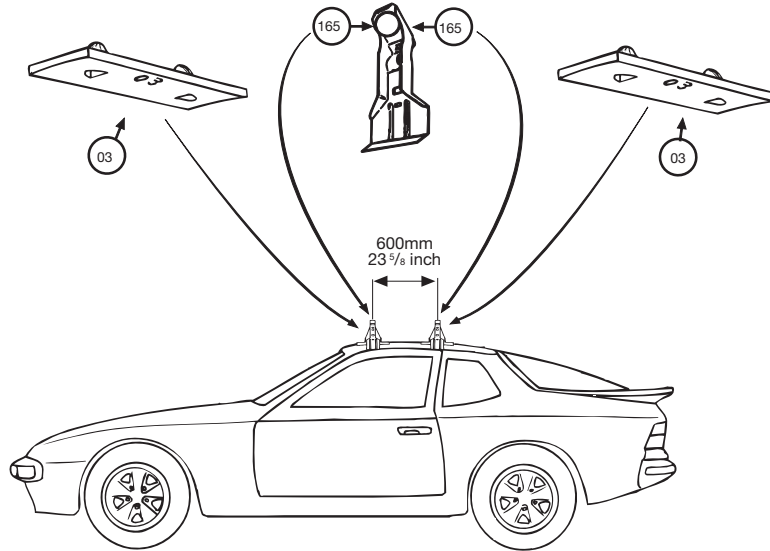

# Thule System Kit 170

PORSCHE 968

Thule recommends transporting of skis only.

Front

Rear

1000 mm / 39 1/4 inch

990 mm / 39 inch