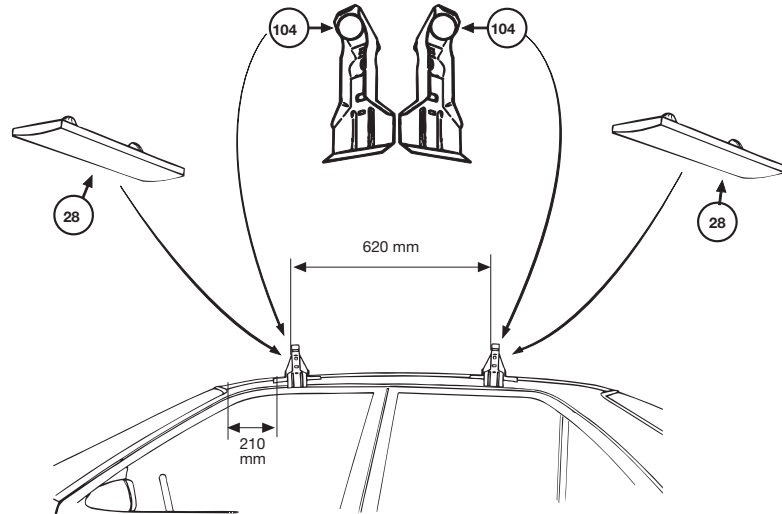

Thule System Kit 164

LEXUS 300
TOYOTA Camry/Vista 4-dr, 92-

Front

Rear

875 mm / 34 1/2 inch

865 mm / 34 inch