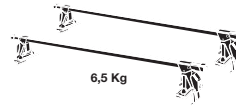

Thule System Kit 148

MAZDA 121 Revue 4-dr Sedan, 90-

Front

Rear

850 mm / 33 1/2 inch

820 mm / 32 1/4 inch

115•4EF/501-0148