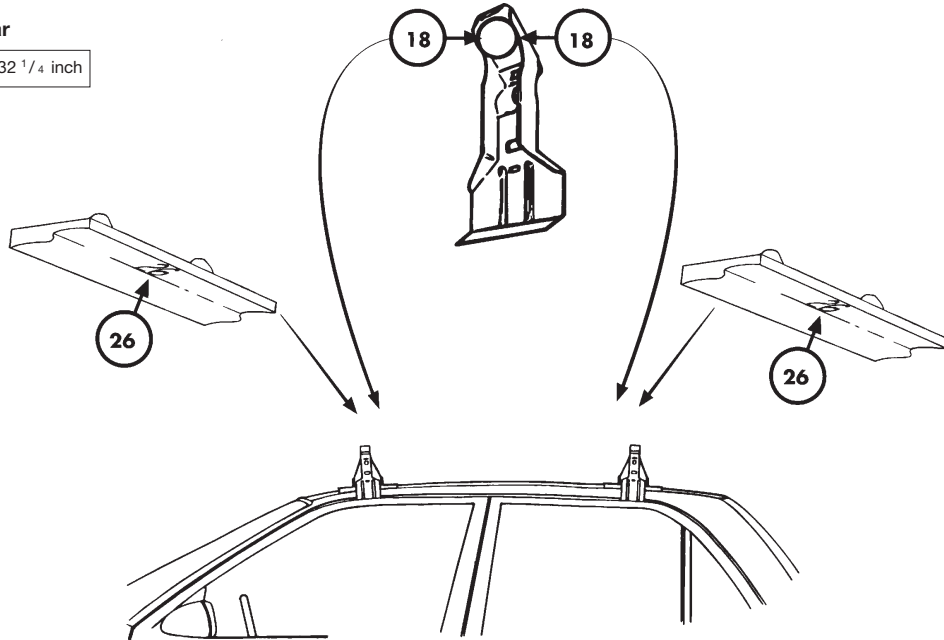

Thule System Kit 148

MAZDA 121 Revue 4-dr Sedan, 90-

Front

Rear

850 mm / 33 1/2 inch

820 mm / 32 1/4 inch

115•4EF/501-0148