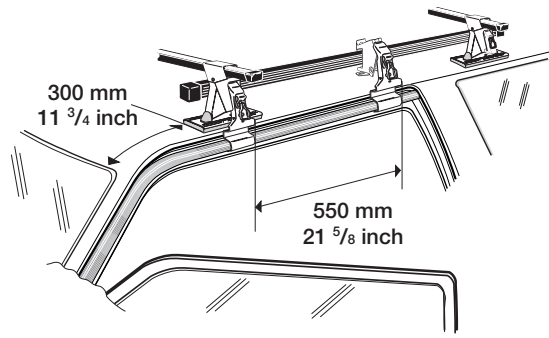

4

CHEVROLET Monte Carlo, 2-dr Sedan, 95-