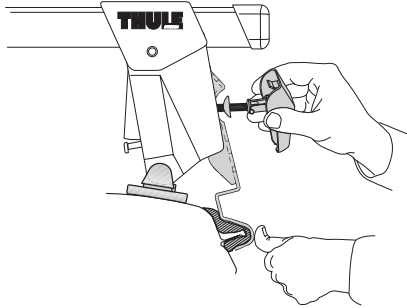

4

CHEVROLET Monte Carlo, 2-dr Sedan, 95-