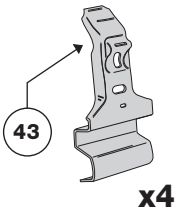

4

CHEVROLET Monte Carlo, 2-dr Sedan, 95-