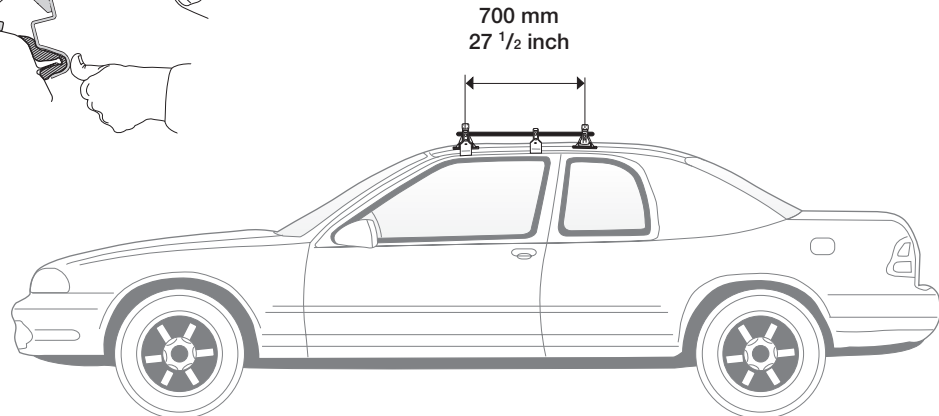

4

CHEVROLET Monte Carlo, 2-dr Sedan, 95-