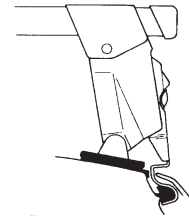

Thule System Kit 122

ISUZU Gemini 4-dr, 90-
ISUZU Stylus, 4-dr

Front

Rear

920 mm / 37 1/4 inch

888 mm / 34 1/4 inch