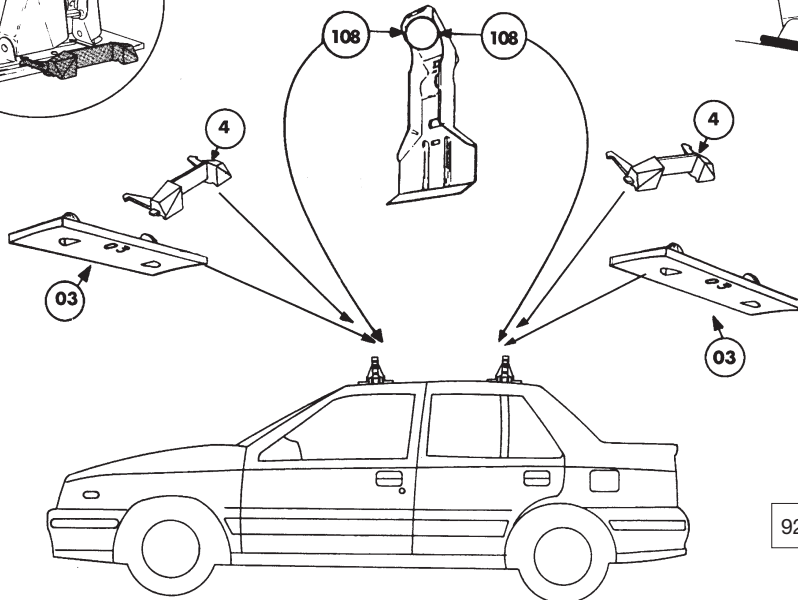

Thule System Kit 122

ISUZU Gemini 4-dr, 90-
ISUZU Stylus, 4-dr

Front

Rear

920 mm / 37 1/4 inch

888 mm / 34 1/4 inch