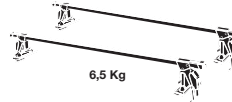

Thule System Kit 122

ISUZU Gemini 4-dr, 90-
ISUZU Stylus, 4-dr

Front

Rear

920 mm / 37 1/4 inch

888 mm / 34 1/4 inch