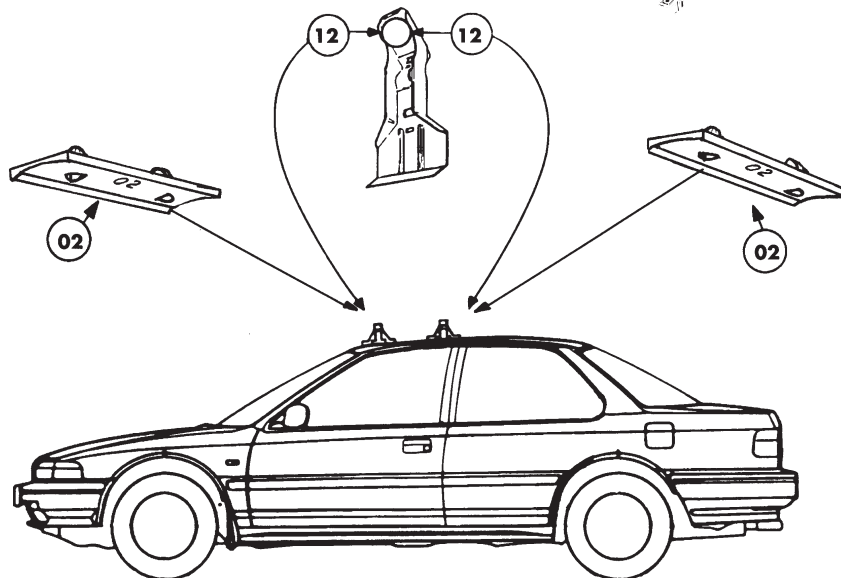

Thule System Kit 121

INFINITI M30

GB ATTENTION!