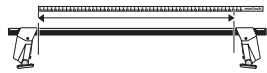

## HONDA Logo 3-dr, 96-

Front                      Rear

920 mm / 36 1/4 inch	885 mm / 34 7/8 inch
----------------------	----------------------

## HONDA Logo 5-dr, 96-

Front                      Rear

920 mm / 36 1/4 inch	885 mm / 34 7/8 inch
----------------------	----------------------