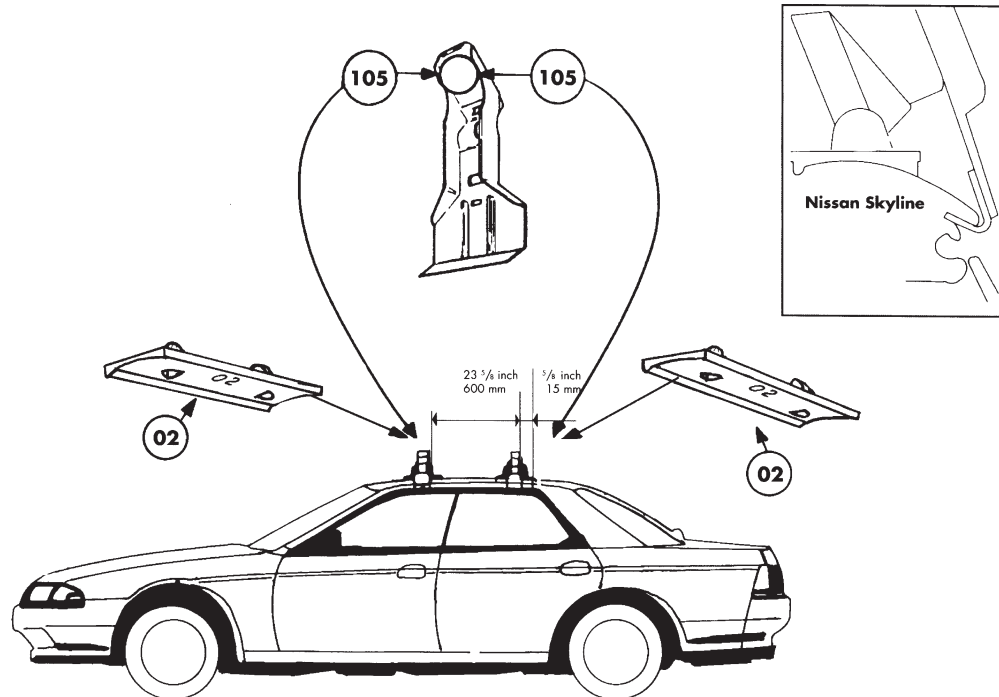

# Thule System Kit 113

NISSAN Skyline 5-dr, 89-

008•4DF/501-0113-02

# Thule System Kit 114

NISSAN Stanza 4-dr, 90-

Front

Rear

989 mm / 38 <sup>5</sup>/<sub>16</sub> inch

955 mm / 37 <sup>5</sup>/<sub>8</sub> inch

02

02