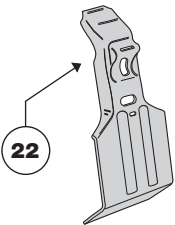

HYUNDAI Accent,
 3-dr Hatchback, 00-02, 03-

HYUNDAI Accent,
 4-dr Sedan, 00-02, 03-

**2**

AUDI Coupé , 3-dr Coupé, 90-95	912 mm 35 7/8 inch	877 mm 34 1/2 inch
DAIHATSU Terios , 5-dr SUV, 97-99	865 mm 34 inch	888 mm 35 inch
HYUNDAI Accent , 3-dr Hatchback, 00-02, 03-05 HYUNDAI Accent , 4-dr Sedan, 00-02, 03-05	944 mm 37 1/8 inch	945 mm 37 1/4 inch
PONTIAC Grand Prix , 2-dr Sedan, 97-03	1010 mm 39 3/4 inch	1020 mm 40 1/8 inch
PONTIAC Grand Prix , 4-dr Sedan, 97-03	1020 mm 40 1/8 inch	1013 mm 39 7/8 inch
VOLKSWAGEN Corrado , 3-dr Hatchback, 90-95	905 mm 35 5/8 inch	875 mm 34 1/2 inch

**3**

DAIHATSU Terios, 5-dr SUV, 97-99
PONTIAC Grand Prix, 4-dr Sedan, 97-03

**x 4**

580 mm
21 1/4 inch
220 mm
8 5/8 inch

700 mm
27 1/2 inch
300 mm
11 1/2 inch

3

AUDI Coupé, 3-dr Coupé, 90-95

HYUNDAI Accent, 3-dr Hatchback, 00-02, 03-05