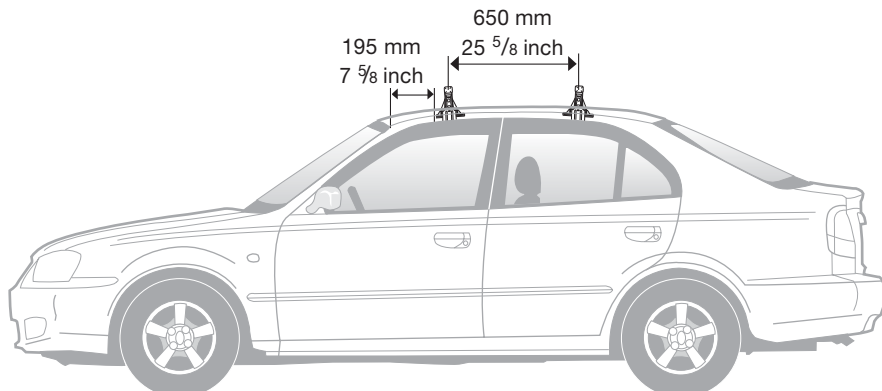

HYUNDAI Accent, 4-dr Sedan, 00-02, 03-05

195 mm
7 5/8 inch

650 mm
25 5/8 inch

195 mm
7 5/8 inch

650 mm
25 5/8 inch

3

PONTIAC Grand Prix, 2-dr Sedan, 97-03
VOLKSWAGEN Corrado, 3-dr Hatchback, 90-95