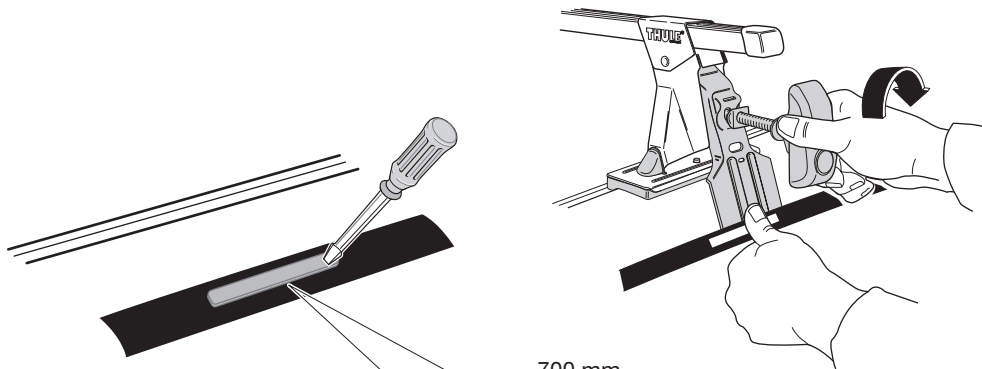

**3**

DAIHATSU Terios, 5-dr SUV, 97-99
PONTIAC Grand Prix, 4-dr Sedan, 97-03

**x 4**

580 mm
21 1/4 inch
220 mm
8 5/8 inch

700 mm
27 1/2 inch
300 mm
11 1/2 inch

3

AUDI Coupé, 3-dr Coupé, 90-95

HYUNDAI Accent, 3-dr Hatchback, 00-02, 03-05