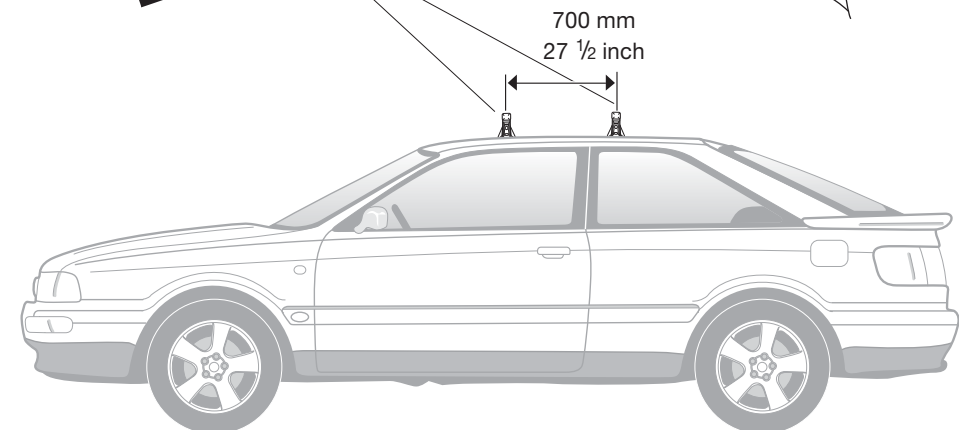

**3**

DAIHATSU Terios, 5-dr SUV, 97-99
PONTIAC Grand Prix, 4-dr Sedan, 97-03

**x 4**

580 mm
21 1/4 inch
220 mm
8 5/8 inch

700 mm
27 1/2 inch
300 mm
11 1/2 inch

3

AUDI Coupé, 3-dr Coupé, 90-95

HYUNDAI Accent, 3-dr Hatchback, 00-02, 03-05