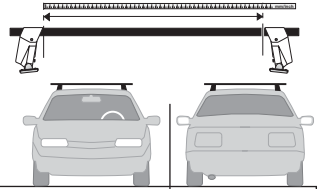

HYUNDAI Accent,
 3-dr Hatchback, 00-02, 03-

HYUNDAI Accent,
 4-dr Sedan, 00-02, 03-

**2**

AUDI Coupé , 3-dr Coupé, 90-95	912 mm 35 7/8 inch	877 mm 34 1/2 inch
DAIHATSU Terios , 5-dr SUV, 97-99	865 mm 34 inch	888 mm 35 inch
HYUNDAI Accent , 3-dr Hatchback, 00-02, 03-05 HYUNDAI Accent , 4-dr Sedan, 00-02, 03-05	944 mm 37 1/8 inch	945 mm 37 1/4 inch
PONTIAC Grand Prix , 2-dr Sedan, 97-03	1010 mm 39 3/4 inch	1020 mm 40 1/8 inch
PONTIAC Grand Prix , 4-dr Sedan, 97-03	1020 mm 40 1/8 inch	1013 mm 39 7/8 inch
VOLKSWAGEN Corrado , 3-dr Hatchback, 90-95	905 mm 35 5/8 inch	875 mm 34 1/2 inch