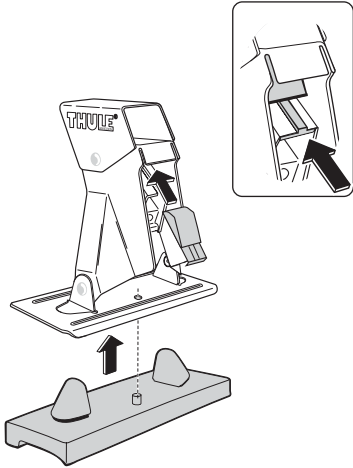

HYUNDAI Accent,
 3-dr Hatchback, 00-02, 03-

HYUNDAI Accent,
 4-dr Sedan, 00-02, 03-

**2**

AUDI Coupé , 3-dr Coupé, 90-95	912 mm 35 7/8 inch	877 mm 34 1/2 inch
DAIHATSU Terios , 5-dr SUV, 97-99	865 mm 34 inch	888 mm 35 inch
HYUNDAI Accent , 3-dr Hatchback, 00-02, 03-05 HYUNDAI Accent , 4-dr Sedan, 00-02, 03-05	944 mm 37 1/8 inch	945 mm 37 1/4 inch
PONTIAC Grand Prix , 2-dr Sedan, 97-03	1010 mm 39 3/4 inch	1020 mm 40 1/8 inch
PONTIAC Grand Prix , 4-dr Sedan, 97-03	1020 mm 40 1/8 inch	1013 mm 39 7/8 inch
VOLKSWAGEN Corrado , 3-dr Hatchback, 90-95	905 mm 35 5/8 inch	875 mm 34 1/2 inch