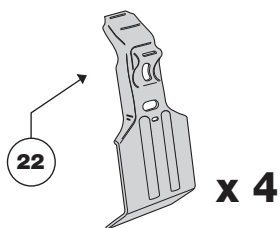

**3**

DAIHATSU Terios, 5-dr SUV, 97-99
PONTIAC Grand Prix, 4-dr Sedan, 97-03

**x 4**

580 mm
21 1/4 inch
220 mm
8 5/8 inch

700 mm
27 1/2 inch
300 mm
11 1/2 inch

3

AUDI Coupé, 3-dr Coupé, 90-95

HYUNDAI Accent, 3-dr Hatchback, 00-02, 03-05

HYUNDAI Accent, 4-dr Sedan, 00-02, 03-05

195 mm
7 5/8 inch

650 mm
25 5/8 inch

195 mm
7 5/8 inch

650 mm
25 5/8 inch

3

PONTIAC Grand Prix, 2-dr Sedan, 97-03
VOLKSWAGEN Corrado, 3-dr Hatchback, 90-95