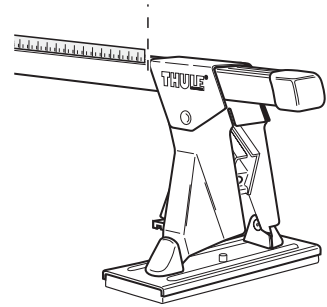

AUDI Coupé, 3-dr Coupé, 90-95	912 mm 35 7/8 inch	877 mm 34 1/2 inch
DAIHATSU Terios, 5-dr SUV, 97-99	865 mm 34 inch	888 mm 35 inch
HYUNDAI Accent, 3-dr Hatchback, 00-02, 03-05 HYUNDAI Accent, 4-dr Sedan, 00-02, 03-05	944 mm 37 1/8 inch	945 mm 37 1/4 inch
PONTIAC Grand Prix, 2-dr Sedan, 97-03	1010 mm 39 3/4 inch	1020 mm 40 1/8 inch
PONTIAC Grand Prix, 4-dr Sedan, 97-03	1020 mm 40 1/8 inch	1013 mm 39 7/8 inch
VOLKSWAGEN Corrado, 3-dr Hatchback, 90-95	905 mm 35 5/8 inch	875 mm 34 1/2 inch