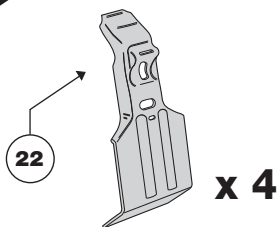

**3**

DAIHATSU Terios, 5-dr SUV, 97-99
PONTIAC Grand Prix, 4-dr Sedan, 97-03

**x 4**

580 mm
21 1/4 inch
220 mm
8 5/8 inch

700 mm
27 1/2 inch
300 mm
11 1/2 inch

3

AUDI Coupé, 3-dr Coupé, 90-95

HYUNDAI Accent, 3-dr Hatchback, 00-02, 03-05

HYUNDAI Accent, 4-dr Sedan, 00-02, 03-05

195 mm
7 5/8 inch

650 mm
25 5/8 inch

195 mm
7 5/8 inch

650 mm
25 5/8 inch

3

PONTIAC Grand Prix, 2-dr Sedan, 97-03
VOLKSWAGEN Corrado, 3-dr Hatchback, 90-95