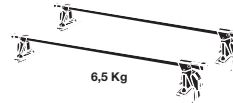

Thule System Kit 073

VOLVO 480 ES

GB ATTENTION!

We recommend use of the THULE short roof line adaptor (SRA) part no. 1061-000-2. Designed exclusively for the THULE 1061 system to maximise carrying capacity and versatility by spreading the bars equally so that loads such as sailboards, bicycles and small craft can be secured easily. Ask your THULE dealer for more details.