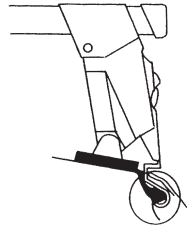

Thule System Kit 073

VOLVO 480 ES

GB ATTENTION!

We recommend use of the THULE short roof line adaptor (SRA) part no. 1061-000-2. Designed exclusively for the THULE 1061 system to maximise carrying capacity and versatility by spreading the bars equally so that loads such as sailboards, bicycles and small craft can be secured easily. Ask your THULE dealer for more details.