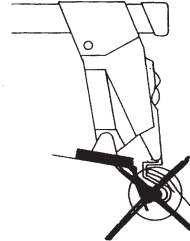

Thule System Kit 073

VOLVO 480 ES

GB ATTENTION!

We recommend use of the THULE short roof line adaptor (SRA) part no. 1061-000-2. Designed exclusively for the THULE 1061 system to maximise carrying capacity and versatility by spreading the bars equally so that loads such as sailboards, bicycles and small craft can be secured easily. Ask your THULE dealer for more details.