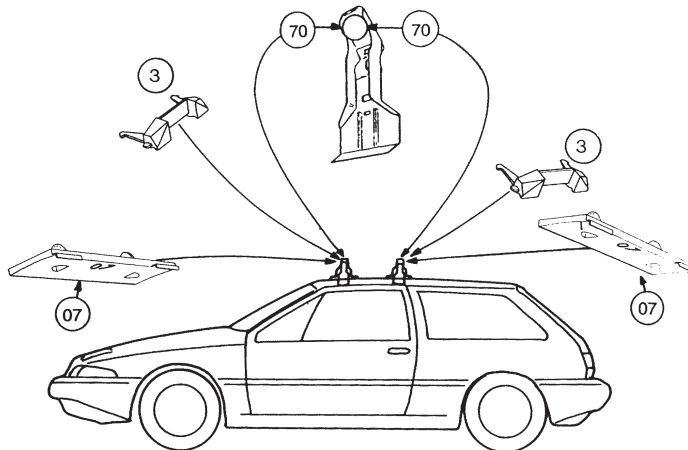

Thule System Kit 073

VOLVO 480 ES

GB ATTENTION!

We recommend use of the THULE short roof line adaptor (SRA) part no. 1061-000-2. Designed exclusively for the THULE 1061 system to maximise carrying capacity and versatility by spreading the bars equally so that loads such as sailboards, bicycles and small craft can be secured easily. Ask your THULE dealer for more details.