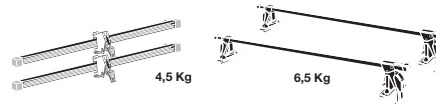

Thule System Kit 071

HONDA City, 87-

GB ATTENTION!

We recommend use of the THULE short roof line adaptor (SRA) part no. 1061-000-2. Designed exclusively for the THULE 1061 system to maximise carrying capacity and versatility by spreading the bars equally so that loads such as sailboards, bicycles and small craft can be secured easily. Ask your THULE dealer for more details.