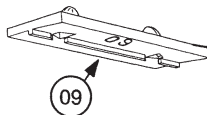

Thule System Kit 071

HONDA City, 87-

GB ATTENTION!

We recommend use of the THULE short roof line adaptor (SRA) part no. 1061-000-2. Designed exclusively for the THULE 1061 system to maximise carrying capacity and versatility by spreading the bars equally so that loads such as sailboards, bicycles and small craft can be secured easily. Ask your THULE dealer for more details.