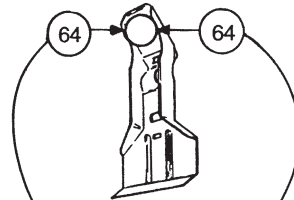

Thule System Kit 071

HONDA City, 87-

GB ATTENTION!

We recommend use of the THULE short roof line adaptor (SRA) part no. 1061-000-2. Designed exclusively for the THULE 1061 system to maximise carrying capacity and versatility by spreading the bars equally so that loads such as sailboards, bicycles and small craft can be secured easily. Ask your THULE dealer for more details.