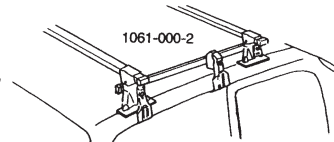

Thule System Kit 071

HONDA City, 87-

GB ATTENTION!

We recommend use of the THULE short roof line adaptor (SRA) part no. 1061-000-2. Designed exclusively for the THULE 1061 system to maximise carrying capacity and versatility by spreading the bars equally so that loads such as sailboards, bicycles and small craft can be secured easily. Ask your THULE dealer for more details.