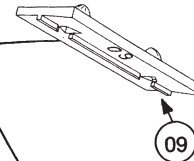

Thule System Kit 071

HONDA City, 87-

GB ATTENTION!

We recommend use of the THULE short roof line adaptor (SRA) part no. 1061-000-2. Designed exclusively for the THULE 1061 system to maximise carrying capacity and versatility by spreading the bars equally so that loads such as sailboards, bicycles and small craft can be secured easily. Ask your THULE dealer for more details.