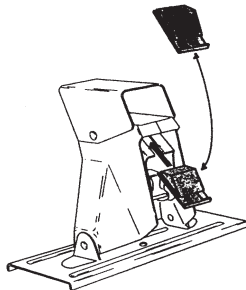

Thule System Kit 071

HONDA City, 87-

GB ATTENTION!

We recommend use of the THULE short roof line adaptor (SRA) part no. 1061-000-2. Designed exclusively for the THULE 1061 system to maximise carrying capacity and versatility by spreading the bars equally so that loads such as sailboards, bicycles and small craft can be secured easily. Ask your THULE dealer for more details.